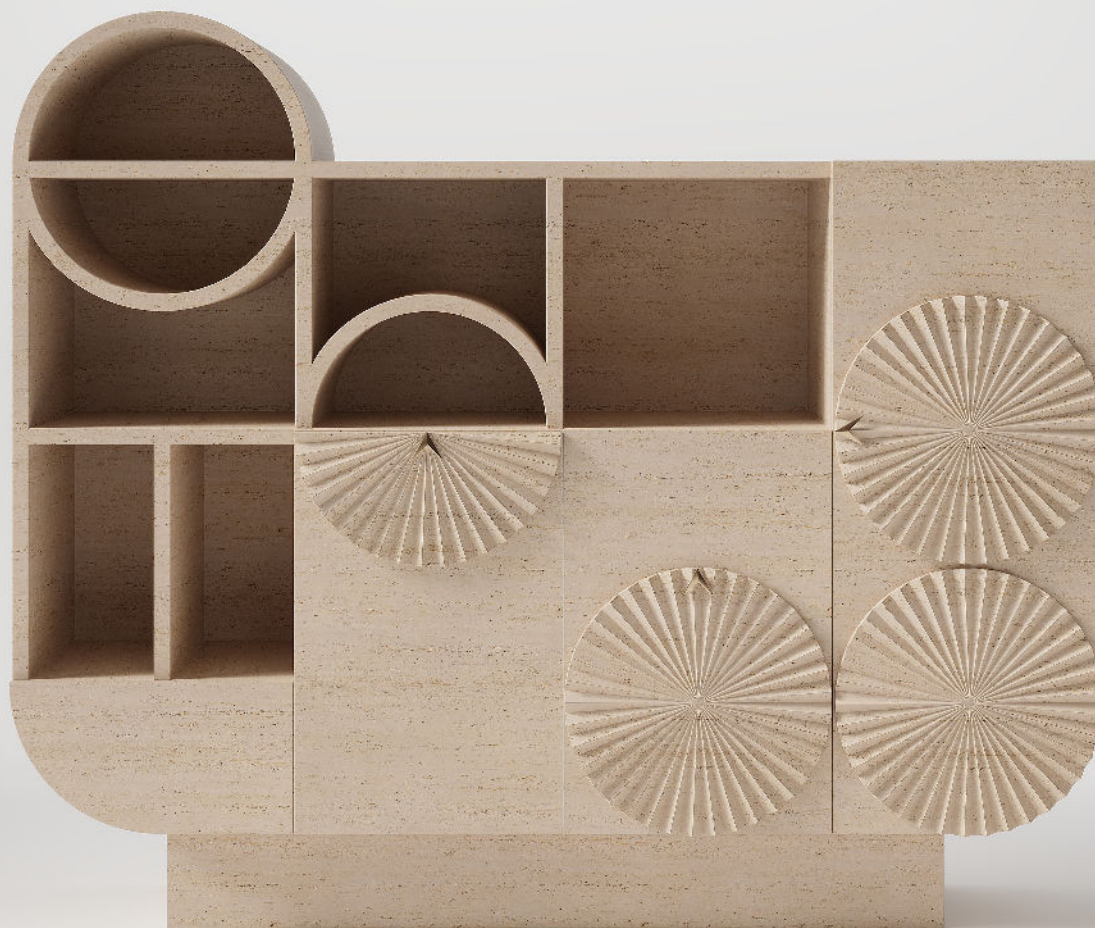

# STUDIOTWENTYSEVEN

SENSU BS01 BOOKCASE BY **EVA SZUMILAS** EXCLUSIVELY FOR STUDIOTWENTYSEVEN  
NUMBERED EDITION  
SIGNED, SERIAL NUMBER AND CERTIFICATE OF AUTHENTICITY  
SENSU COLLECTION  
YEAR 2023

TRAVERTINE  
BRASS HANDLES  
THREE SOFT CLOSE DOORS  
ONE SOFT CLOSE DRAWER  
EIGHT OPEN STORAGE SPACES  
PRODUCTION TIME 12-14 WEEKS  
MADE IN LEBANON

IN H 68.1 W 79.9 D 21.2  
CM H 173 W 203 D 54