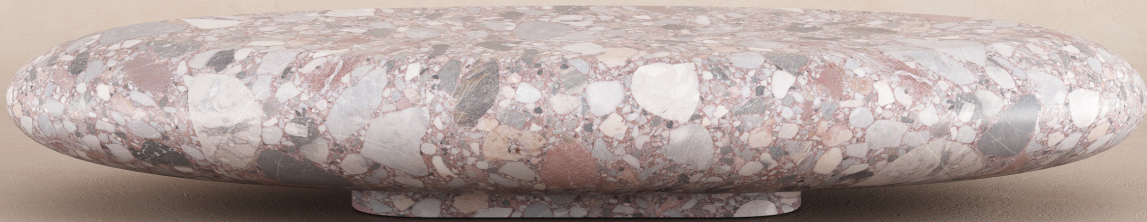

STUDIOTWENTYSEVEN

GABRIEL 01 COFFEE TABLE BY **MARTIN MASSÉ**
LIMITED EDITION 12
SIGNED, SERIAL NUMBER AND CERTIFICATE OF AUTHENTICITY
GABRIEL COLLECTION
YEAR 2024

ROSSO DI MASSO MARBLE
PRODUCTION TIME 14-16 WEEKS
MADE IN FRANCE BY ATELIERS SAINT-JACQUES