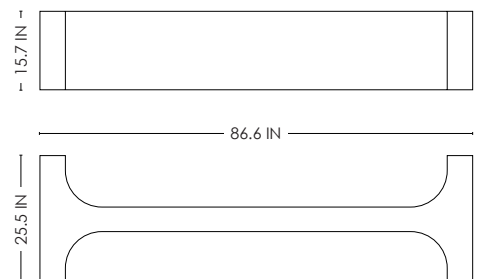

UPHOLSTERED IN ANTHRACITE OR BEIGE SUEDE  
PRODUCTION TIME 12-14 WEEKS  
MADE IN FRANCE

IN H 25.5 W 86.6 D 15.7  
CM H 65 W 220 D 40