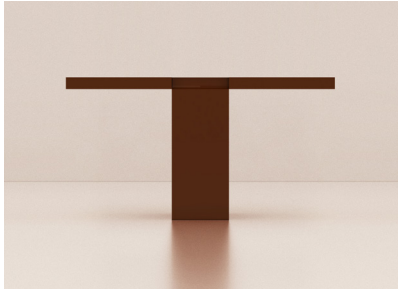

STUDIOTWENTYSEVEN

7-4 CONSOLE BY **NICOLÒ SPINELLI** EXCLUSIVELY FOR STUDIOTWENTYSEVEN
LIMITED EDITION 12
SIGNED, SERIAL NUMBER AND CERTIFICATE OF AUTHENTICITY
7-4 COLLECTION
YEAR 2023

SATIN COCONUT PALM WOOD OR WALNUT BROWN GLOSSY LACQUER
PRODUCTION TIME 16-18 WEEKS
MADE IN ITALY

IN H 33.4 W 62.9 D 16.9
CM H 85 W 160 D 43

NEW YORK MIAMI LONDON

BY APPOINTMENT ONLY

ENQUIRE@STUDIOTWENTYSEVEN.COM

WWW.STUDIOTWENTYSEVEN.COM

STUDIOTWENTYSEVEN

WALNUT BROWN GLOSSY LACQUER

SATIN COCONUT PALM WOOD