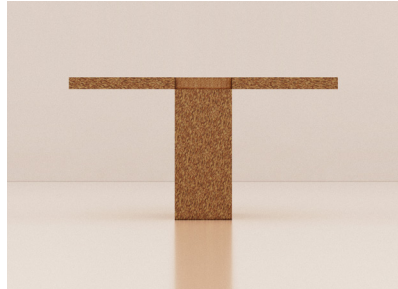

IN H 33.4 W 62.9 D 16.9
CM H 85 W 160 D 43

NEW YORK MIAMI LONDON

BY APPOINTMENT ONLY

ENQUIRE@STUDIOTWENTYSEVEN.COM

WWW.STUDIOTWENTYSEVEN.COM

STUDIOTWENTYSEVEN

WALNUT BROWN GLOSSY LACQUER

SATIN COCONUT PALM WOOD