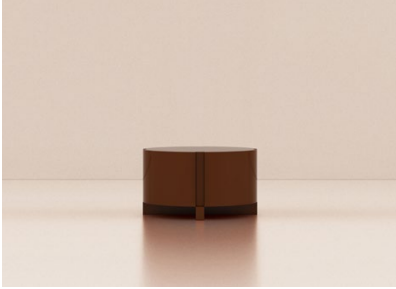

# STUDIOTWENTYSEVEN

7-4 LOW SIDE TABLE BY **NICOLÒ SPINELLI** EXCLUSIVELY FOR STUDIOTWENTYSEVEN  
LIMITED EDITION 12  
SIGNED, SERIAL NUMBER AND CERTIFICATE OF AUTHENTICITY  
7-4 COLLECTION  
YEAR 2023

SATIN COCONUT PALM WOOD OR WALNUT BROWN GLOSSY LACQUER  
PRODUCTION TIME 16-18 WEEKS  
HANDCRAFTED IN ITALY

IN H 15.7 W 27.5 D 27.5  
CM H 40 W 70 D 70

# STUDIOTWENTYSEVEN

WALNUT BROWN GLOSSY LACQUER

SATIN COCONUT PALM WOOD