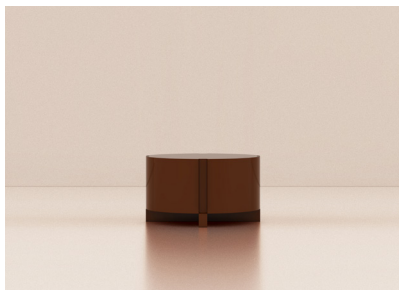

STUDIOTWENTYSEVEN

7-4 LOW SIDE TABLE BY **NICOLÒ SPINELLI** EXCLUSIVELY FOR STUDIOTWENTYSEVEN
LIMITED EDITION 12
SIGNED, SERIAL NUMBER AND CERTIFICATE OF AUTHENTICITY
7-4 COLLECTION
YEAR 2023

SATIN COCONUT PALM WOOD OR WALNUT BROWN GLOSSY LACQUER
PRODUCTION TIME 16-18 WEEKS
MADE IN ITALY

IN H 15.7 W 27.5 D 27.5
CM H 40 W 70 D 70

STUDIOTWENTYSEVEN

WALNUT BROWN GLOSSY LACQUER

SATIN COCONUT PALM WOOD