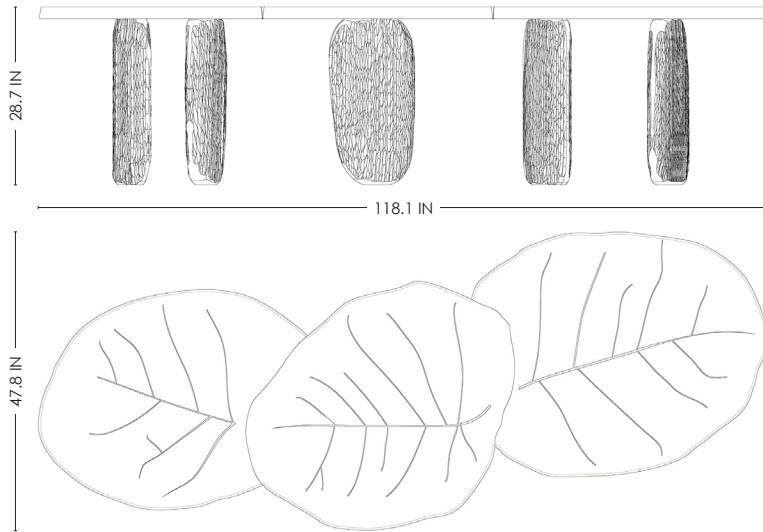

STUDIOTWENTYSEVEN

SEAGRAPE TABLE BY **JULIA CAPP & DENIS MONTEL** EXCLUSIVELY FOR STUDIOTWENTYSEVEN
LIMITED EDITION 8
SIGNED, SERIAL NUMBER AND CERTIFICATE OF AUTHENTICITY
SEASCAPE COLLECTION
YEAR 2023

SOLID STAINED ASH TOP
ONE DIFFERENT STAIN PER LEAF
GOUGED SOLID STAINED ASH BASE
PRODUCTION TIME 14-16 WEEKS
HANDCRAFTED IN DENMARK

IN H 28.7 W 118.1 D 47.8
CM H 73 W 300 D 121.5

STUDIOTWENTYSEVEN

STAIN 1
ASH