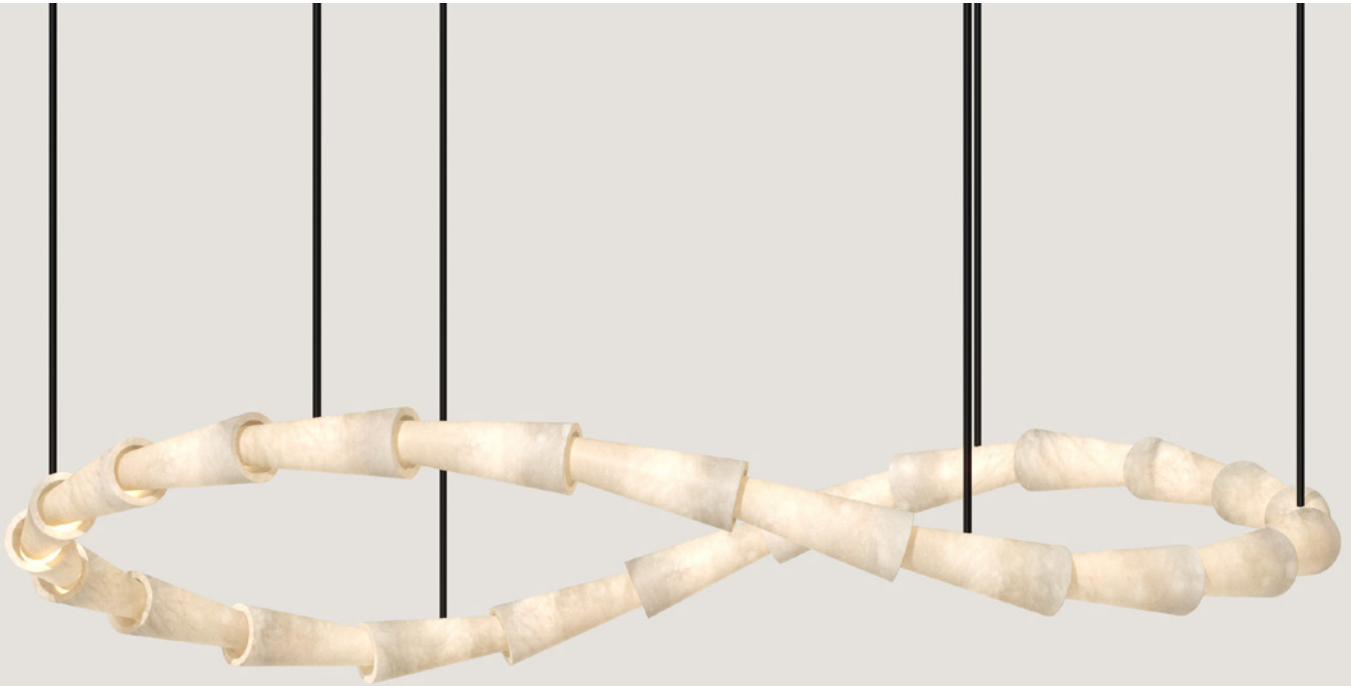

STUDIOTWENTYSEVEN

CASCADE INFINIE 24 PENDANT BY **FRANCK GENSER**
CASCADE COLLECTION
YEAR 2020

24 ALABASTER CONICAL SHADES
SATIN BRASS, ANTIQUE BRASS, BLACK OR WHITE METAL STRUCTURE
SIX INDIVIDUAL CEILING ATTACHMENTS
60W 24V 360° LED
120/277V
1000LM
3000K
DIMMABLE
UL LISTED/CE CERTIFIED
PRODUCTION TIME 14-16 WEEKS
MADE IN FRANCE

IN H 7.8 Ø 56.8
CM H 20 Ø 144.5