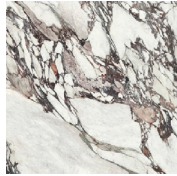

STUDIOTWENTYSEVEN

ECLIPSE COFFEE AND SIDE TABLE BY **GIORGIO BONAGURO**
ECLIPSE COLLECTION

TRAVERTINE, CALACATTA ORO, ARABESCATO OR ARABESCATO VIOLA MARBLE
PRODUCTION TIME 12-14 WEEKS
MADE IN ITALY

ECLIPSE SIDE TABLE

IN H 16.9 Ø 19.6
CM H 43 Ø 50

ECLIPSE COFFEE TABLE

IN H 13.3 Ø 47.2
CM H 34 Ø 120

STUDIOTWENTYSEVEN

TRAVERTINE
STONE

ARABESCATO
MARBLE

CALACATTA ORO
MARBLE

ARABESCATO VIOLA
MARBLE