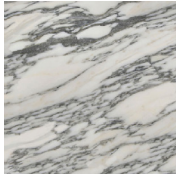

STUDIOTWENTYSEVEN

ECLIPSE COFFEE AND SIDE TABLE BY **GIORGIO BONAGURO**
ECLIPSE COLLECTION

TRAVERTINE, CALACATTA ORO, ARABESCATO OR ARABESCATO VIOLA MARBLE
PRODUCTION TIME 12-14 WEEKS
MADE IN ITALY

ECLIPSE SIDE TABLE

IN H 16.9 Ø 19.6
CM H 43 Ø 50

ECLIPSE COFFEE TABLE

IN H 13.3 Ø 47.2
CM H 34 Ø 120

STUDIOTWENTYSEVEN

TRAVERTINE
STONE

ARABESCATO
MARBLE

CALACATTA ORO
MARBLE

ARABESCATO VIOLA
MARBLE