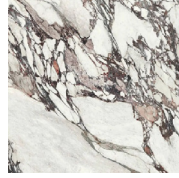

STUDIOTWENTYSEVEN

ECLIPSE CONSOLE BY **GIORGIO BONAGURO**
ECLIPSE COLLECTION

TRAVERTINE, CALACATTA ORO, ARABESCATO OR ARABESCATO VIOLA MARBLE
PRODUCTION TIME 12-14 WEEKS
MADE IN ITALY

IN H 31.4 W 62.9 D 15.7
CM H 80 W 160 D 40

NEW YORK MIAMI LONDON BY APPOINTMENT ONLY ENQUIRE@STUDIOTWENTYSEVEN.COM WWW.STUDIOTWENTYSEVEN.COM

STUDIOTWENTYSEVEN

TRAVERTINE
STONE

ARABESCATO
MARBLE

CALACATTA ORO
MARBLE

ARABESCATO VIOLA
MARBLE