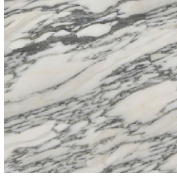

STUDIOTWENTYSEVEN

ECLIPSE TABLE 2 LEGS BY **GIORGIO BONAGURO**
ECLIPSE COLLECTION

TRAVERTINE, CALACATTA ORO, ARABESCATO OR ARABESCATO VIOLA MARBLE
PRODUCTION TIME 12-14 WEEKS
MADE IN ITALY

IN H 29.1 W 94.4 D 47.2
CM H 74 W 240 D 120

NEW YORK MIAMI LONDON

BY APPOINTMENT ONLY

ENQUIRE@STUDIOTWENTYSEVEN.COM

WWW.STUDIOTWENTYSEVEN.COM

STUDIOTWENTYSEVEN

**TRAVERTINE
STONE**

**ARABESCATO
MARBLE**

**CALACATTA ORO
MARBLE**

**ARABESCATO VIOLA
MARBLE**