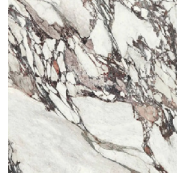

STUDIOTWENTYSEVEN

ECLIPSE TABLE 4 LEGS BY **GIORGIO BONAGURO**
ECLIPSE COLLECTION

TRAVERTINE, CALACATTA ORO, ARABESCATO OR ARABESCATO VIOLA MARBLE
PRODUCTION TIME 12-14 WEEKS
MADE IN ITALY

IN H 29.1 W 94.4 D 47.2
CM H 74 W 240 D 120

STUDIOTWENTYSEVEN

**TRAVERTINE
STONE**

**ARABESCATO
MARBLE**

**CALACATTA ORO
MARBLE**

**ARABESCATO VIOLA
MARBLE**