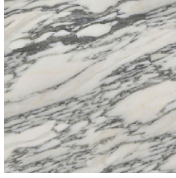

STUDIOTWENTYSEVEN

ECLIPSE TABLE 4 LEGS BY **GIORGIO BONAGURO**
ECLIPSE COLLECTION

TRAVERTINE, CALACATTA ORO, ARABESCATO OR ARABESCATO VIOLA MARBLE
PRODUCTION TIME 12-14 WEEKS
MADE IN ITALY

IN H 29.1 W 94.4 D 47.2
CM H 74 W 240 D 120

STUDIOTWENTYSEVEN

**TRAVERTINE
STONE**

**ARABESCATO
MARBLE**

**CALACATTA ORO
MARBLE**

**ARABESCATO VIOLA
MARBLE**