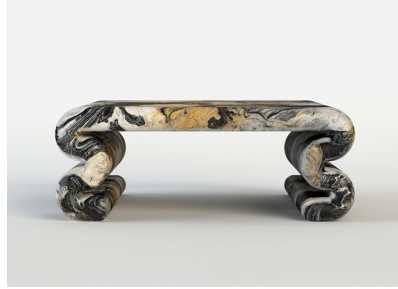

NERO PICASSO
MARBLE