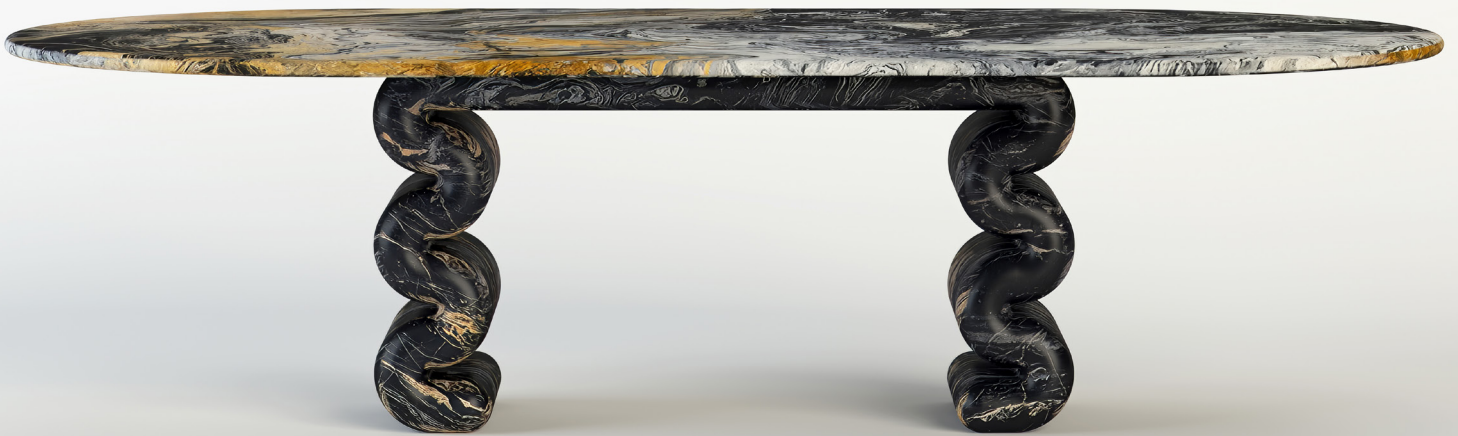

STUDIOTWENTYSEVEN

NEW WAVE TABLE BY **ARDA YENIAY** EXCLUSIVELY FOR STUDIOTWENTYSEVEN
LIMITED EDITION 12
SIGNED, SERIAL NUMBER AND CERTIFICATE OF AUTHENTICITY
NEW WAVE COLLECTION
YEAR 2024

NERO PICASSO MARBLE OR TRAVERTINE
PRODUCTION TIME 8-10 WEEKS
MADE IN TURKEY

IN H 28.7 W 106.3 D 55.1
CM H 73 W 270 D 140

STUDIOTWENTYSEVEN

TRAVERTINE
LIMESTONE

NERO PICASSO
MARBLE