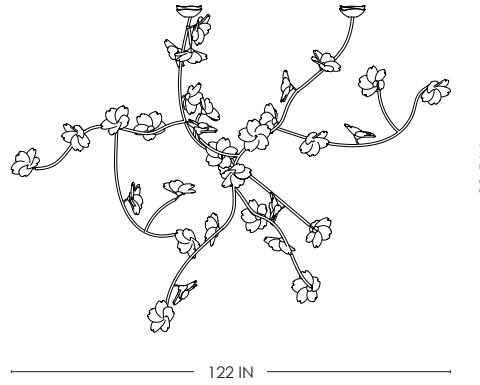

STUDIOTWENTYSEVEN

SAKURA CHANDELIER BY **LAURA GONZALEZ**
YEAR 2024

MURANO GLASS SHADES
BRUSHED BRASS STRUCTURE
PRODUCTION TIME 14-16 WEEKS
MADE IN ITALY

SAKURA CHANDELIER ONE BRANCH

IN H 70.8 W 90.5 D 47.2
CM H 180 W 230 D 120

SAKURA CHANDELIER TWO BRANCHES

IN H 90.5 W 122 D 62.9
CM H 230 W 310 D 160

SAKURA CHANDELIER THREE BRANCHES

IN H 90.5 W 149.6 D 66.9
CM H 230 W 380 D 170

STUDIOTWENTYSEVEN

SAKURA CHANDELIER ONE BRANCH

SAKURA CHANDELIER TWO BRANCHES

SAKURA CHANDELIER THREE BRANCHES