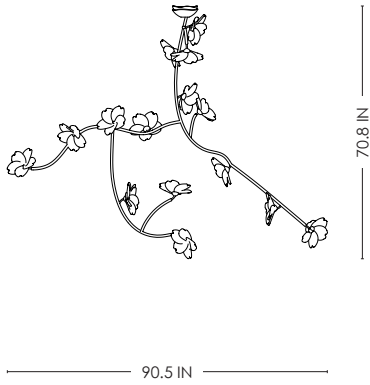

STUDIOTWENTYSEVEN

SAKURA CHANDELIER BY **LAURA GONZALEZ**
YEAR 2024

MURANO GLASS SHADES
BRUSHED BRASS STRUCTURE
PRODUCTION TIME 14-16 WEEKS
MADE IN ITALY

SAKURA CHANDELIER ONE BRANCH

IN H 70.8 W 90.5 D 47.2
CM H 180 W 230 D 120

SAKURA CHANDELIER TWO BRANCHES

IN H 90.5 W 122 D 62.9
CM H 230 W 310 D 160

SAKURA CHANDELIER THREE BRANCHES

IN H 90.5 W 149.6 D 66.9
CM H 230 W 380 D 170

STUDIOTWENTYSEVEN

SAKURA CHANDELIER ONE BRANCH

SAKURA CHANDELIER TWO BRANCHES

SAKURA CHANDELIER THREE BRANCHES