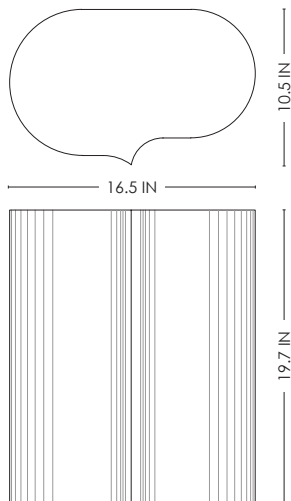

STUDIOTWENTYSEVEN