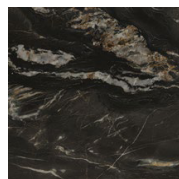

STUDIOTWENTYSEVEN

INSULA SIDE TABLE BY **ANDREA BONINI**  
LIMITED EDITION 100  
SIGNED, SERIAL NUMBER AND CERTIFICATE OF AUTHENTICITY  
YEAR 2024

HONED CALACATTA MARBLE, PALISSANDRO TIGRATO MARBLE,  
TROPICAL STORM MARBLE, VERDE ST. DENIS MARBLE, TRAVERTINE,  
POLISHED STEEL, BLACK NICKEL OR POLISHED CHAMPAGNE GOLD  
PRODUCTION TIME 12-14 WEEKS  
MADE IN ITALY

# STUDIOTWENTYSEVEN

**POLISHED STEEL**  
METAL

**BLACK NICKEL**  
METAL

**CHAMPAGNE GOLD**  
METAL

**CALACATTA**  
MARBLE

**TRAVERTINE**  
LIMESTONE

**PALISSANDRO TIGRATO**  
MARBLE

**TROPICAL STORM**  
MARBLE