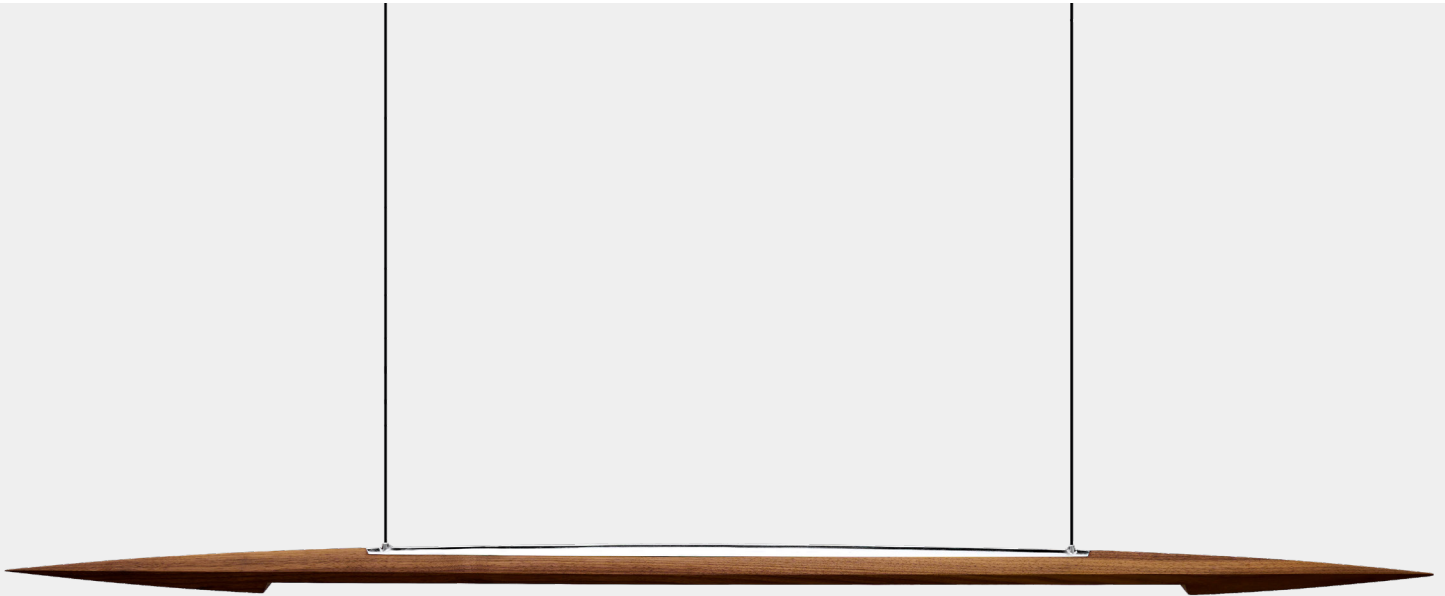

STUDIOTWENTYSEVEN

NO. 4 PENDANT BY MERNØ

SIPO MAHOGANY, WALNUT, ASH OR ELM
DETAILS IN POLISHED, MATTE OR CHROME-PLATED BRASS
LED
20W
2500-3000K
TOUCH CONTROL DIMMER
CE CERTIFIED
PRODUCTION TIME 10-12 WEEKS
MADE IN DENMARK

IN H 2.1 W 59 D 1.5
CM H 5.5 W 150 D 4