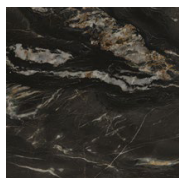

IN H 29.5 W 78.7 D 21.6
CM H 75 W 200 D 55

STUDIOTWENTYSEVEN

CALACATTA
MARBLE

TRAVERTINE
LIMESTONE

PALISSANDRO TIGRATO
MARBLE

TROPICAL STORM
MARBLE

VERDE ST. DENIS
MARBLE

LIGHT OAK
WOOD

AMERICAN WALNUT
WOOD

POLISHED STEEL
METAL