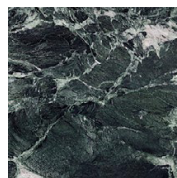

IN H 29.5 W 78.7 D 21.6
CM H 75 W 200 D 55

STUDIOTWENTYSEVEN

CALACATTA
MARBLE

TRAVERTINE
LIMESTONE

PALISSANDRO TIGRATO
MARBLE

TROPICAL STORM
MARBLE

VERDE ST. DENIS
MARBLE

LIGHT OAK
WOOD

AMERICAN WALNUT
WOOD

POLISHED STEEL
METAL