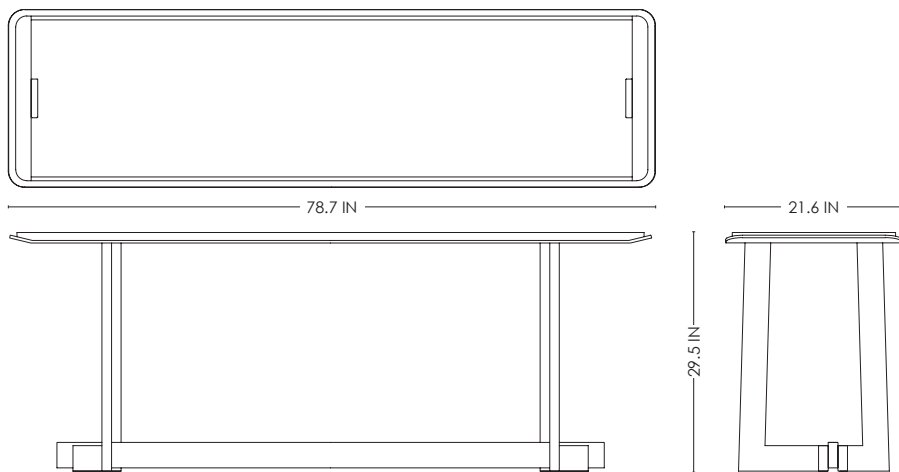

IN H 29.5 W 78.7 D 21.6
CM H 75 W 200 D 55

STUDIOTWENTYSEVEN

CALACATTA
MARBLE

TRAVERTINE
LIMESTONE

PALISSANDRO TIGRATO
MARBLE

TROPICAL STORM
MARBLE

VERDE ST. DENIS
MARBLE

LIGHT OAK
WOOD