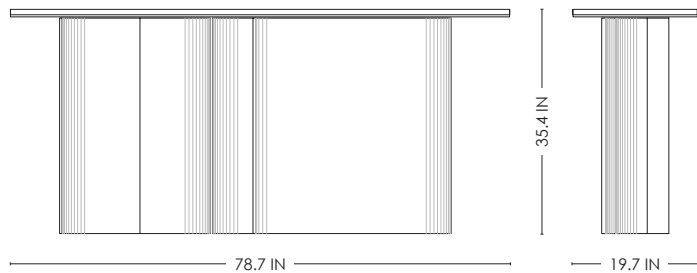

IN H 35.4 W 78.7 D 19.7
CM H 90 W 200 D 50

STUDIOTWENTYSEVEN

**POLISHED
STEEL**

**POLISHED
CHAMPAGNE GOLD**

**POLISHED BLACK
NICKEL**

**POLISHED BLACK
"STAGNO"**

**BRUSHED
STEEL**

**BRUSHED
CHAMPAGNE GOLD**