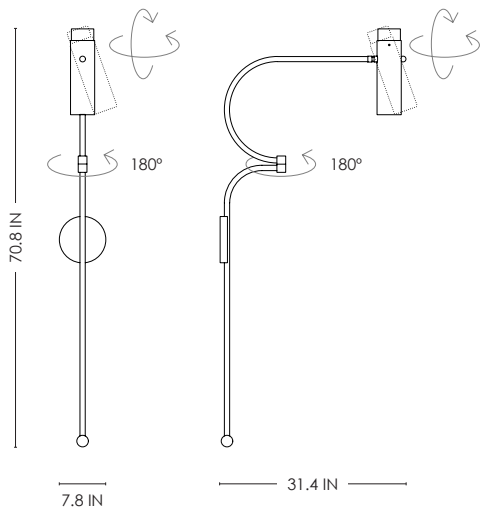

STUDIOTWENTYSEVEN

SOUTHSIDE WALL LAMP BY **ANDREA BONINI**
LIMITED EDITION 100
SIGNED, SERIAL NUMBER AND CERTIFICATE OF AUTHENTICITY
YEAR 2024

CHROME, BLACK NICKEL OR NATURAL BRASS
PRODUCTION TIME 12-14 WEEKS
MADE IN ITALY

IN H 70.8 W 7.8 D 31.4
CM H 180 W 20 D 80

STUDIOTWENTYSEVEN

CHROME
METAL

BLACK NICKEL
METAL

NATURAL BRASS
METAL