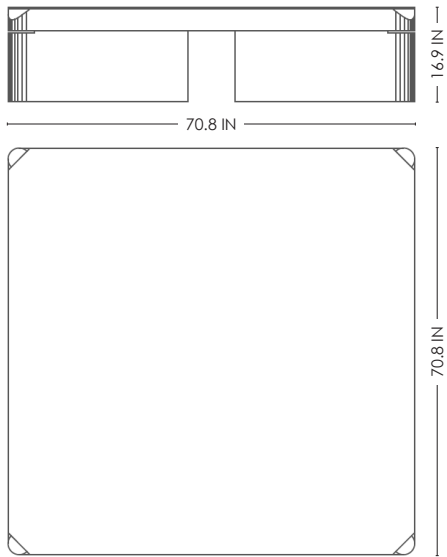

IN H 16.9 W 70.8 D 70.8
CM H 43 W 180 D 180

NEW YORK MIAMI LONDON

BY APPOINTMENT ONLY

ENQUIRE@STUDIOTWENTYSEVEN.COM

WWW.STUDIOTWENTYSEVEN.COM

STUDIOTWENTYSEVEN

NATURAL
OAK

CANALETTO
WALNUT