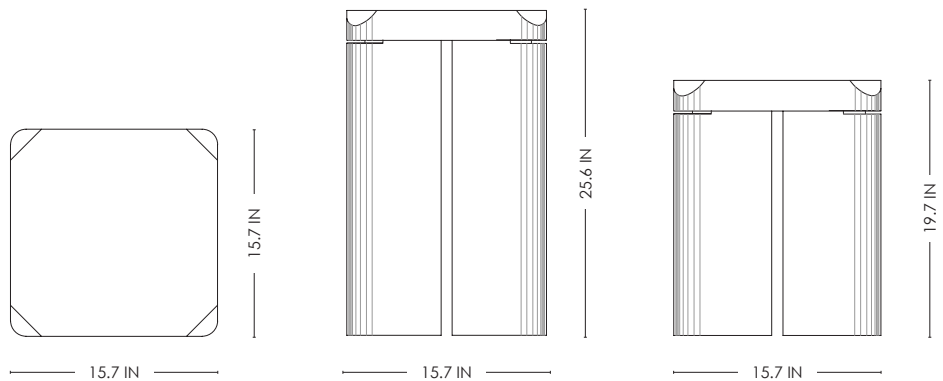

STUDIOTWENTYSEVEN