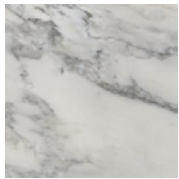

IN H 35.4 W 72.8 D 18.4
CM H 90 W 185 D 46.7

STUDIOTWENTYSEVEN

POLISHED STEEL
METAL

POLISHED
CHAMPAGNE GOLD

POLISHED BLACK
NICKEL

CALACATTA
MARBLE

TRAVERTINE
LIMESTONE

PALISSANDRO TIGRATO
MARBLE