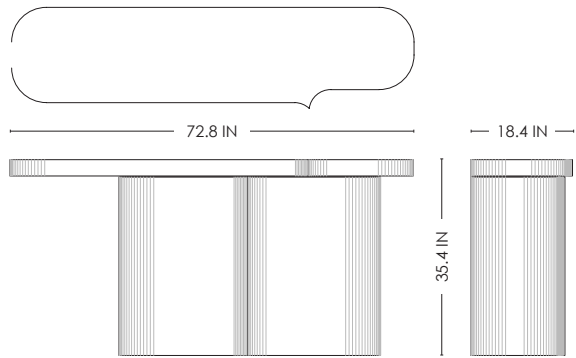

IN H 35.4 W 72.8 D 18.4
CM H 90 W 185 D 46.7

STUDIOTWENTYSEVEN

POLISHED STEEL
METAL

POLISHED
CHAMPAGNE GOLD

POLISHED BLACK
NICKEL

CALACATTA
MARBLE

TRAVERTINE
LIMESTONE

PALISSANDRO TIGRATO
MARBLE