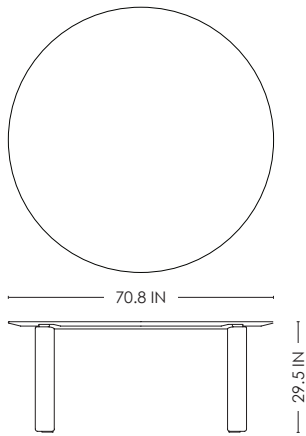

IN H 29.5 Ø 70.8
CM H 75 Ø 180

STUDIOTWENTYSEVEN

CALACATTA
MARBLE

TRAVERTINO
LIMESTONE

PALISSANDRO TIGRATO
MARBLE

TROPICAL STORM
MARBLE

VERDE ST. DENIS
MARBLE

POLISHED STEEL
METAL