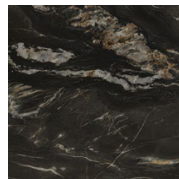

STUDIOTWENTYSEVEN

XLV ROUND TABLE BY ANDREA BONINI
LIMITED EDITION 100
SIGNED, SERIAL NUMBER AND CERTIFICATE OF AUTHENTICITY
YEAR 2024

TOP IN CALACATTA MARBLE, PALISSANDRO TIGRATO MARBLE,
TROPICAL STORM MARBLE, VERDE ST. DENIS MARBLE OR TRAVERTINE
POLISHED STEEL FRAME AND INNER LEG DETAILS
PRODUCTION TIME 12-14 WEEKS
MADE IN ITALY

IN H 29.5 Ø 70.8
CM H 75 Ø 180

STUDIOTWENTYSEVEN

CALACATTA
MARBLE

TRAVERTINO
LIMESTONE

PALISSANDRO TIGRATO
MARBLE

TROPICAL STORM
MARBLE

VERDE ST. DENIS
MARBLE

POLISHED STEEL
METAL