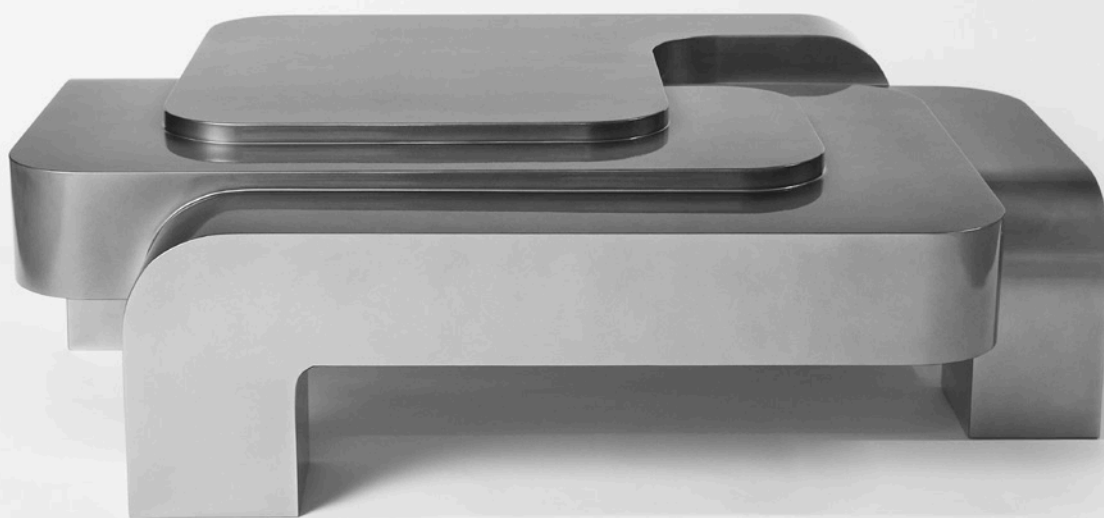

STUDIOTWENTYSEVEN

AUTOMA COFFEE TABLE BY **PIETRO FRANCESCHINI**
AUTOMA COLLECTION
YEAR 2024

LIQUID METAL
WOODEN STRUCTURE
PRODUCTION TIME 10-12 WEEKS
MADE IN ITALY

IN H 15.7 W 55.1 D 40.9
CM H 40 W 140 D 104