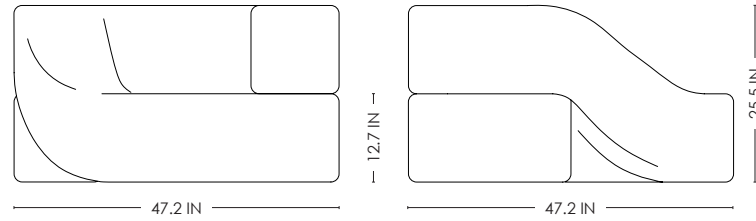

LEFT ARMREST