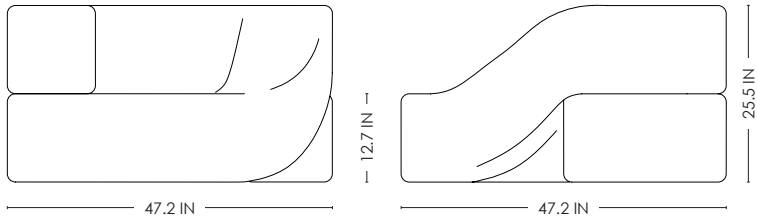

STUDIOTWENTYSEVEN

RIGHT ARMREST