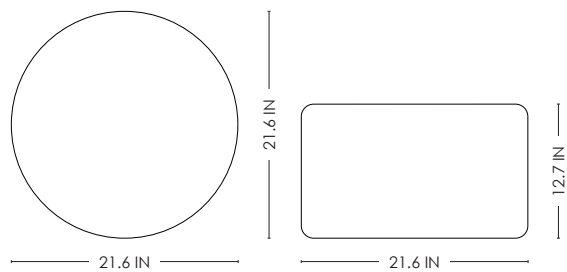

IN H 12.7 Ø 21.6
CM H 32.5 Ø 55

STUDIOTWENTYSEVEN

SNOW WHITE
CANDY COTTON

NATURALE
CANDY COTTON

IVORY
KARAKORUM

DUNA
KARAKORUM

ECUME
KARAKORUM