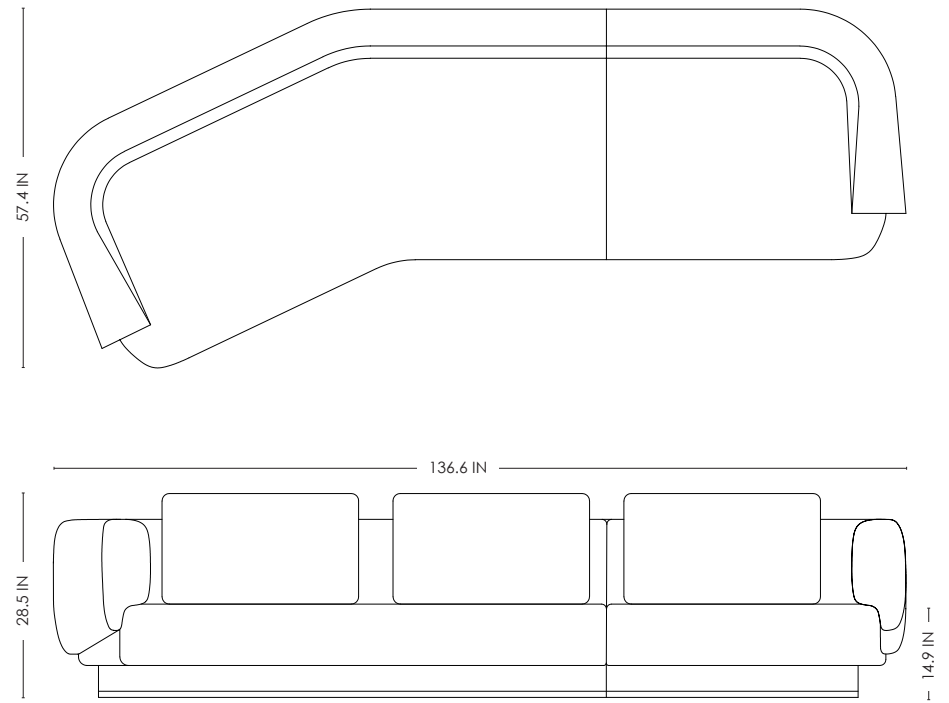

STUDIOTWENTYSEVEN

CAPE SOFA BY ADAM COURT

UPHOLSTERED IN FABRIC
NATURAL ASH, CARBON ASH, DARK JAVA ASH,
MOCCA ASH OR NATURAL WALNUT PLINTH
PRODUCTION TIME 14-16 WEEKS
MADE IN PORTUGAL

CAPE 15 SOFA

IN H 28.5 W 125.8 D 53.7 SH 14.9
CM H 72.5 W 319.7 D 136.4 SH 38

CAPE 25 SOFA

IN H 28.5 W 136.6 D 57.4 SH 14.9
CM H 72.5 W 347 D 146 SH 38

CAPE 30 SOFA

IN H 28.5 W 126.5 D 66.3 SH 14.9
CM H 72.5 W 321.5 D 168.5 SH 38

CAPE 40 SOFA

IN H 28.5 W 136.2 D 64.5 SH 14.9
CM H 72.5 W 346 D 164 SH 38

STUDIOTWENTYSEVEN

CAPE 15 SOFA

CAPE 25 SOFA

STUDIOTWENTYSEVEN

CAPE 30 SOFA

CAPE 40 SOFA