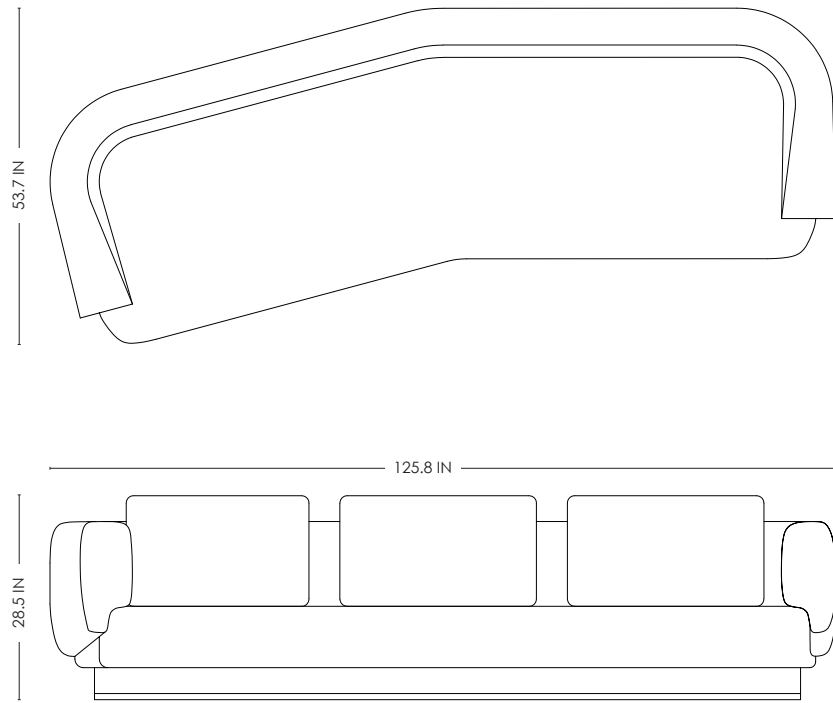

STUDIOTWENTYSEVEN

CAPE SOFA BY ADAM COURT

UPHOLSTERED IN FABRIC
NATURAL ASH, CARBON ASH, DARK JAVA ASH,
MOCCA ASH OR NATURAL WALNUT PLINTH
PRODUCTION TIME 14-16 WEEKS
MADE IN PORTUGAL

CAPE 15 SOFA

IN H 28.5 W 125.8 D 53.7 SH 14.9
CM H 72.5 W 319.7 D 136.4 SH 38

CAPE 25 SOFA

IN H 28.5 W 136.6 D 57.4 SH 14.9
CM H 72.5 W 347 D 146 SH 38

CAPE 30 SOFA

IN H 28.5 W 126.5 D 66.3 SH 14.9
CM H 72.5 W 321.5 D 168.5 SH 38

CAPE 40 SOFA

IN H 28.5 W 136.2 D 64.5 SH 14.9
CM H 72.5 W 346 D 164 SH 38

STUDIOTWENTYSEVEN

CAPE 15 SOFA

CAPE 25 SOFA

STUDIOTWENTYSEVEN

CAPE 30 SOFA

CAPE 40 SOFA