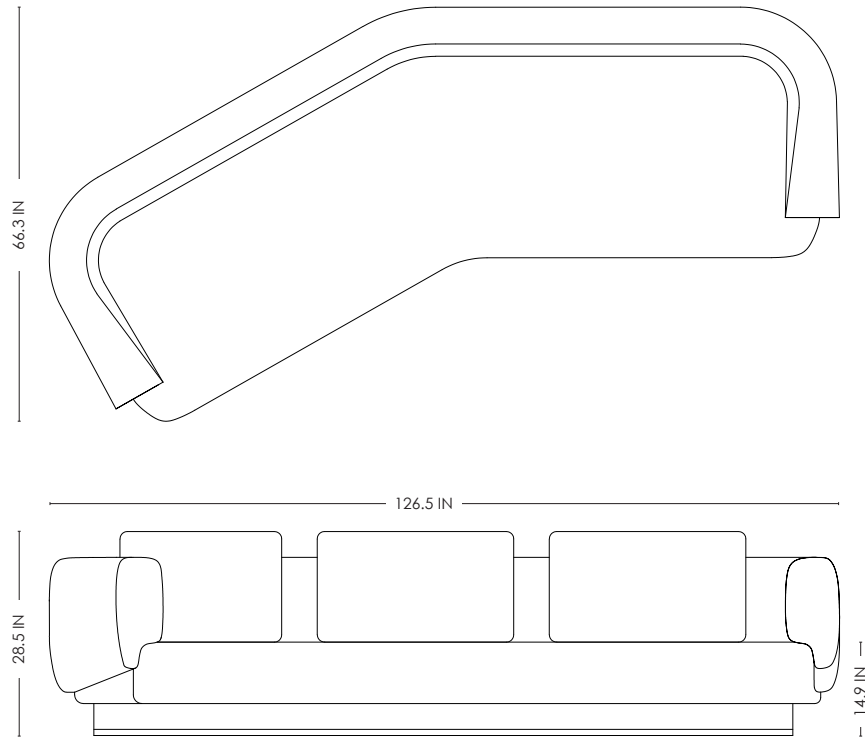

CAPE 25 SOFA

IN H 28.5 W 136.6 D 57.4 SH 14.9
CM H 72.5 W 347 D 146 SH 38

CAPE 30 SOFA

IN H 28.5 W 126.5 D 66.3 SH 14.9
CM H 72.5 W 321.5 D 168.5 SH 38

CAPE 40 SOFA

IN H 28.5 W 136.2 D 64.5 SH 14.9
CM H 72.5 W 346 D 164 SH 38

STUDIOTWENTYSEVEN

CAPE 15 SOFA

CAPE 25 SOFA

STUDIOTWENTYSEVEN

CAPE 30 SOFA

CAPE 40 SOFA