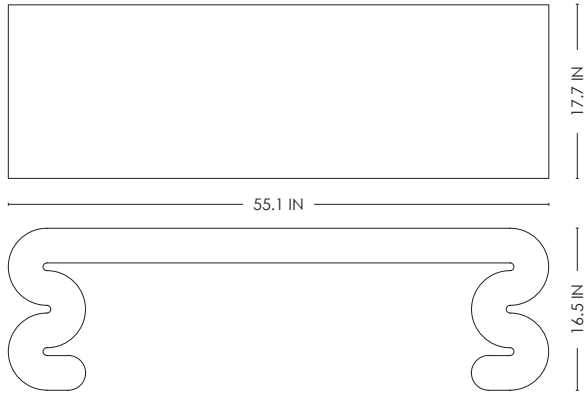

STUDIOTWENTYSEVEN

NEW WAVE BENCH BY **ARDA YENIAY** EXCLUSIVELY FOR STUDIOTWENTYSEVEN
LIMITED EDITION 12
SIGNED, SERIAL NUMBER AND CERTIFICATE OF AUTHENTICITY
NEW WAVE COLLECTION
YEAR 2024

NERO PICASSO MARBLE OR TRAVERTINE
PRODUCTION TIME 8-10 WEEKS
HANDCRAFTED IN TURKEY

IN H 16.5 W 55.1 D 17.7
CM H 42 W 140 D 45

NEW YORK MIAMI LONDON BY APPOINTMENT ONLY ENQUIRE@STUDIOTWENTYSEVEN.COM WWW.STUDIOTWENTYSEVEN.COM

STUDIOTWENTYSEVEN

TRAVERTINE
LIMESTONE

NERO PICASSO
MARBLE