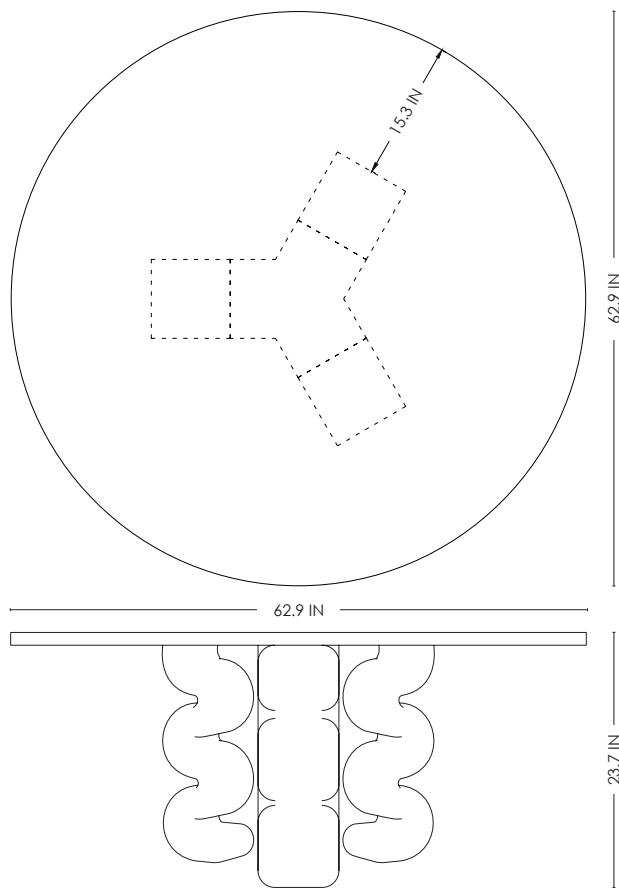

STUDIOTWENTYSEVEN

TRAVERTINE
LIMESTONE