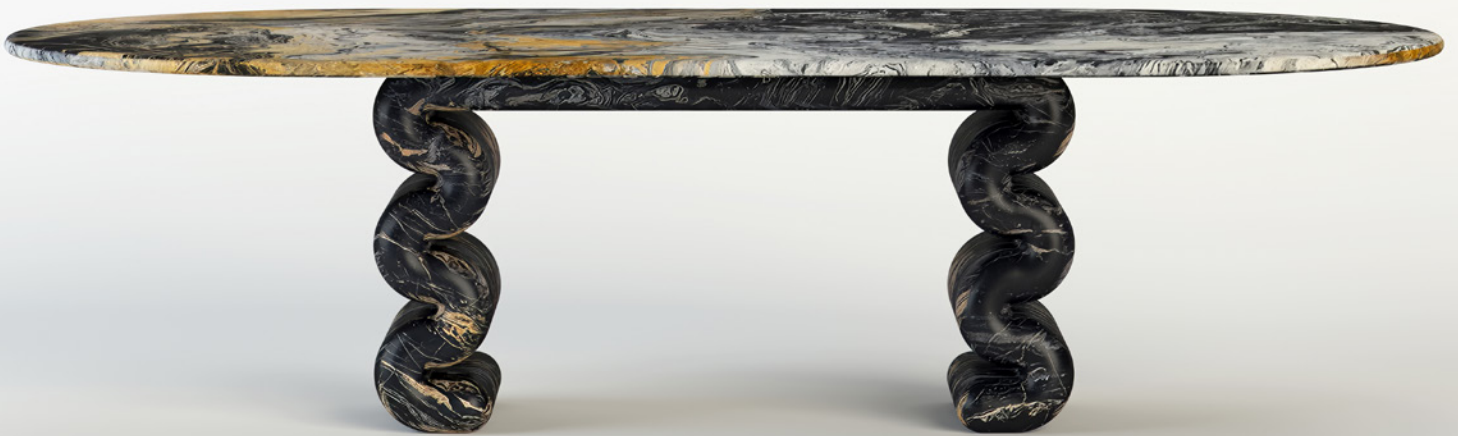

STUDIOTWENTYSEVEN

NEW WAVE TABLE BY **ARDA YENIAY** EXCLUSIVELY FOR STUDIOTWENTYSEVEN
LIMITED EDITION 12
SIGNED, SERIAL NUMBER AND CERTIFICATE OF AUTHENTICITY
NEW WAVE COLLECTION
YEAR 2024

NERO PICASSO MARBLE OR TRAVERTINE
PRODUCTION TIME 8-10 WEEKS
HANDCRAFTED IN TURKEY

IN H 28.7 W 106.2 D 55.1
CM H 73 W 270 D 140

STUDIOTWENTYSEVEN

TRAVERTINE
LIMESTONE

NERO PICASSO
MARBLE