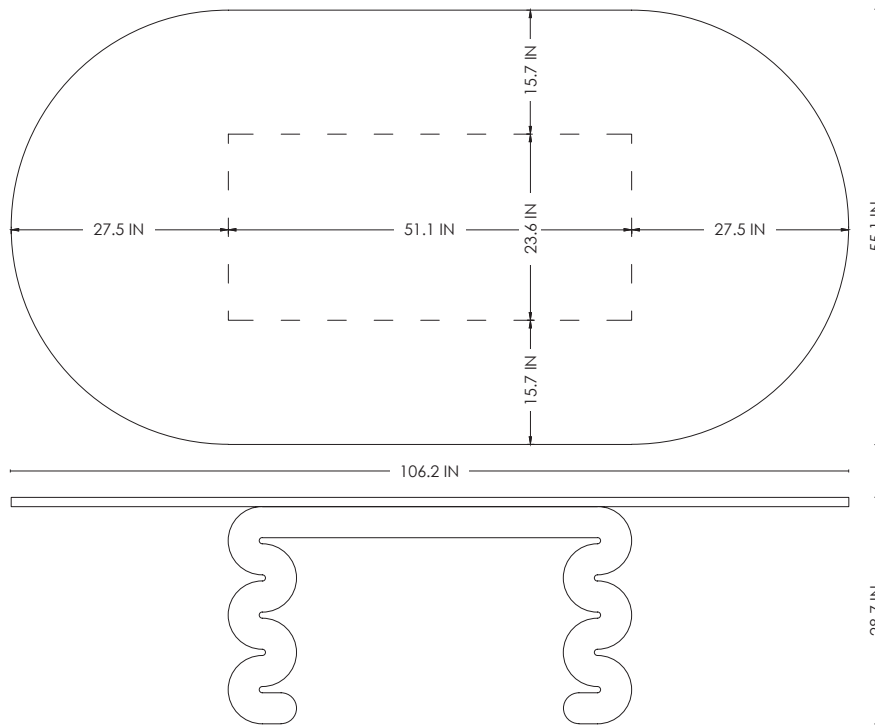

STUDIOTWENTYSEVEN

NEW WAVE TABLE BY **ARDA YENIAY** EXCLUSIVELY FOR STUDIOTWENTYSEVEN
LIMITED EDITION 12
SIGNED, SERIAL NUMBER AND CERTIFICATE OF AUTHENTICITY
NEW WAVE COLLECTION
YEAR 2024

NERO PICASSO MARBLE OR TRAVERTINE
PRODUCTION TIME 8-10 WEEKS
HANDCRAFTED IN TURKEY

IN H 28.7 W 106.2 D 55.1
CM H 73 W 270 D 140

STUDIOTWENTYSEVEN

TRAVERTINE
LIMESTONE

NERO PICASSO
MARBLE