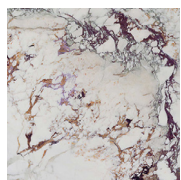

STUDIOTWENTYSEVEN

TOMOON COFFEE TABLE BY **VERENA BRAUSCH**
LIMITED EDITION 12
SIGNED, SERIAL NUMBER AND CERTIFICATE OF AUTHENTICITY
YEAR 2024

BRECCIA CAPRAIA MARBLE, BLACK MARQUINA MARBLE OR OSSO TRAVERTINE
PRODUCTION TIME 14-16 WEEKS
MADE IN ITALY

IN H 14.1 W 55.1 D 43.3
CM H 36 W 140 D 110

NEW YORK MIAMI LONDON BY APPOINTMENT ONLY ENQUIRE@STUDIOTWENTYSEVEN.COM WWW.STUDIOTWENTYSEVEN.COM

STUDIOTWENTYSEVEN

BRECCIA CAPRAIA
MARBLE

BLACK MARQUINA
MARBLE