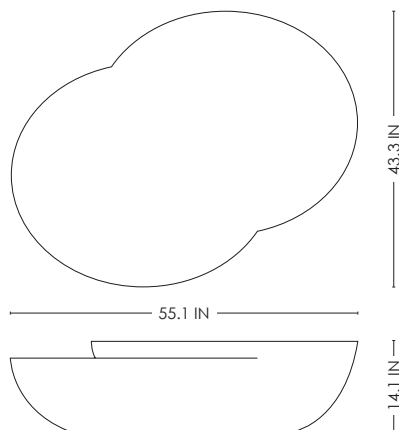

STUDIOTWENTYSEVEN

TOMOON COFFEE TABLE BY **VERENA BRAUSCH**
LIMITED EDITION 12
SIGNED, SERIAL NUMBER AND CERTIFICATE OF AUTHENTICITY
YEAR 2024

BRECCIA CAPRAIA MARBLE, BLACK MARQUINA MARBLE OR OSSO TRAVERTINE
PRODUCTION TIME 14-16 WEEKS
MADE IN ITALY

IN H 14.1 W 55.1 D 43.3
CM H 36 W 140 D 110

NEW YORK MIAMI LONDON BY APPOINTMENT ONLY ENQUIRE@STUDIOTWENTYSEVEN.COM WWW.STUDIOTWENTYSEVEN.COM

STUDIOTWENTYSEVEN

BRECCIA CAPRAIA
MARBLE

BLACK MARQUINA
MARBLE

OSSO
TRAVERTINE