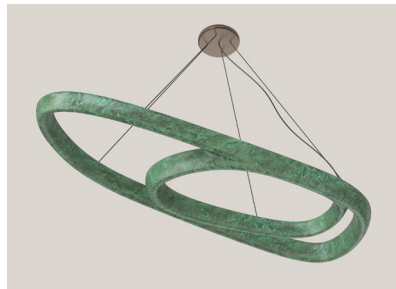

STUDIOTWENTYSEVEN

ODE V2 PENDANT BY **SIMONE FANCIULLACCI** EXCLUSIVELY FOR STUDIOTWENTYSEVEN
LIMITED EDITION 15+3 AP
SIGNED, SERIAL NUMBER AND CERTIFICATE OF AUTHENTICITY
ODE COLLECTION
YEAR 2024

CAST ALUMINUM, PATINATED CAST BRONZE OR
CAST BRONZE WITH GOLD LEAF COVERING
LED STRIP
120W
24V
2700K
DIMMABLE
UL LISTING ON REQUEST
PRODUCTION TIME 18-20 WEEKS
HANDCRAFTED IN ITALY

IN H 9 W 94.4 D 36.2
CM H 23 W 240 D 92

STUDIOTWENTYSEVEN

**BROWN
BRONZE**

**POLISHED
BRONZE**

**GRAY
BRONZE**

**WHITE
BRONZE**

**GREEN
BRONZE**

**GOLD LEAF
BRONZE**

**ALUMINUM
CAST ALUMINUM**