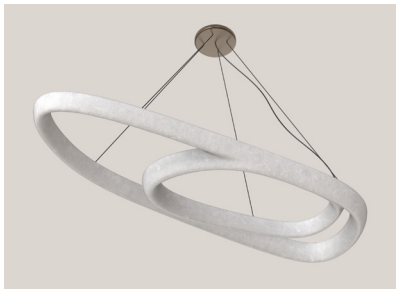

IN H 9 W 94.4 D 36.2
CM H 23 W 240 D 92

STUDIOTWENTYSEVEN

**BROWN
BRONZE**

**POLISHED
BRONZE**

**GRAY
BRONZE**

**WHITE
BRONZE**

**GREEN
BRONZE**

**GOLD LEAF
BRONZE**

**ALUMINUM
CAST ALUMINUM**