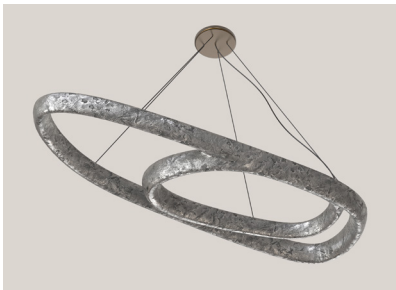

IN H 9 W 94.4 D 36.2
CM H 23 W 240 D 92

STUDIOTWENTYSEVEN

**BROWN
BRONZE**

**POLISHED
BRONZE**

**GRAY
BRONZE**

**WHITE
BRONZE**

**GREEN
BRONZE**

**GOLD LEAF
BRONZE**

**ALUMINUM
CAST ALUMINUM**