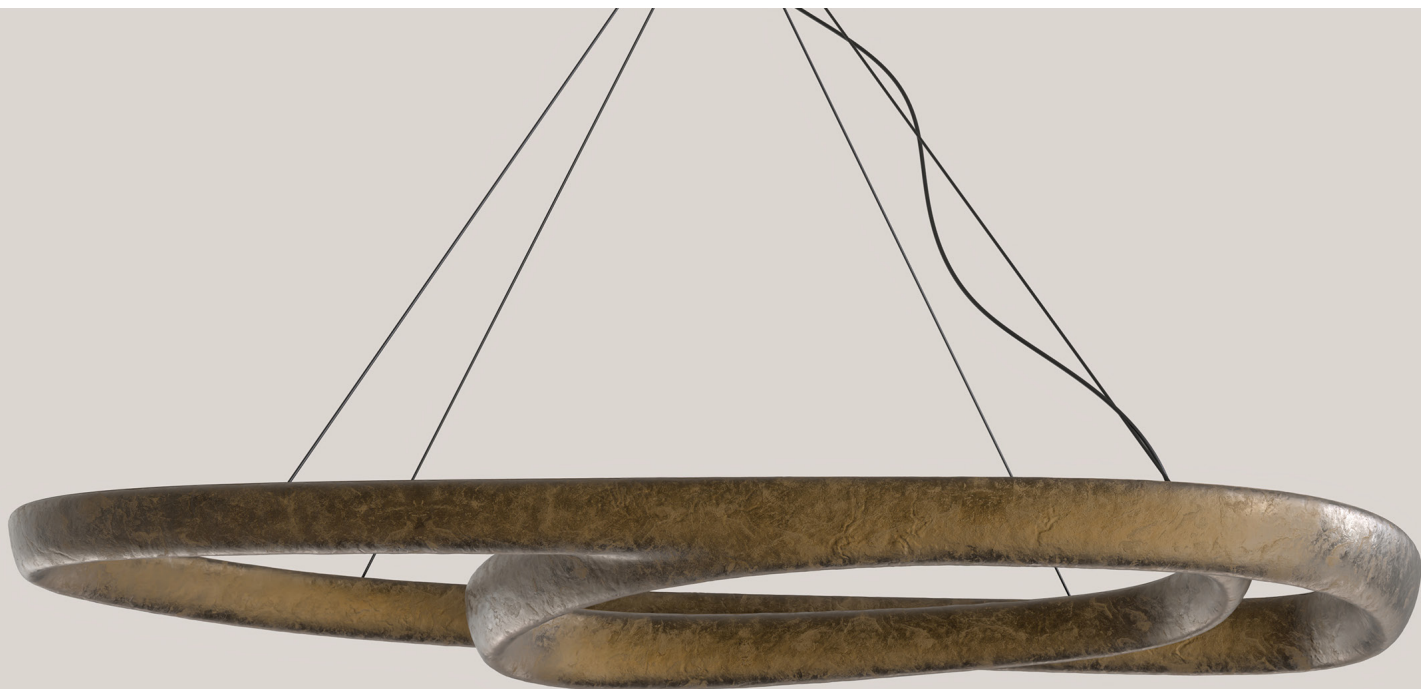

STUDIOTWENTYSEVEN

ODE V2 PENDANT BY **SIMONE FANCIULLACCI** EXCLUSIVELY FOR STUDIOTWENTYSEVEN
LIMITED EDITION 15+3 AP
SIGNED, SERIAL NUMBER AND CERTIFICATE OF AUTHENTICITY
ODE COLLECTION
YEAR 2024

CAST ALUMINUM, PATINATED CAST BRONZE OR
CAST BRONZE WITH GOLD LEAF COVERING
LED STRIP
120W
24V
2700K
DIMMABLE
UL LISTING ON REQUEST
PRODUCTION TIME 18-20 WEEKS
HANDCRAFTED IN ITALY

IN H 9 W 94.4 D 36.2
CM H 23 W 240 D 92

STUDIOTWENTYSEVEN

**BROWN
BRONZE**

**POLISHED
BRONZE**

**GRAY
BRONZE**

**WHITE
BRONZE**

**GREEN
BRONZE**

**GOLD LEAF
BRONZE**

**ALUMINUM
CAST ALUMINUM**