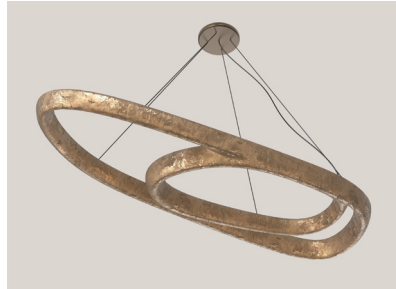

STUDIOTWENTYSEVEN

ODE V2 PENDANT BY **SIMONE FANCIULLACCI** EXCLUSIVELY FOR STUDIOTWENTYSEVEN
LIMITED EDITION 15+3 AP
SIGNED, SERIAL NUMBER AND CERTIFICATE OF AUTHENTICITY
ODE COLLECTION
YEAR 2024

CAST ALUMINUM, PATINATED CAST BRONZE OR
CAST BRONZE WITH GOLD LEAF COVERING
LED STRIP
120W
24V
2700K
DIMMABLE
UL LISTING ON REQUEST
PRODUCTION TIME 18-20 WEEKS
HANDCRAFTED IN ITALY

IN H 9 W 94.4 D 36.2
CM H 23 W 240 D 92

STUDIOTWENTYSEVEN

**BROWN
BRONZE**

**POLISHED
BRONZE**

**GRAY
BRONZE**

**WHITE
BRONZE**

**GREEN
BRONZE**

**GOLD LEAF
BRONZE**

**ALUMINUM
CAST ALUMINUM**