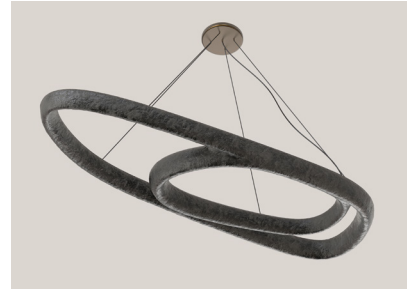

IN H 9 W 94.4 D 36.2
CM H 23 W 240 D 92

STUDIOTWENTYSEVEN

**BROWN
BRONZE**

**POLISHED
BRONZE**

**GRAY
BRONZE**

**WHITE
BRONZE**

**GREEN
BRONZE**

**GOLD LEAF
BRONZE**

**ALUMINUM
CAST ALUMINUM**