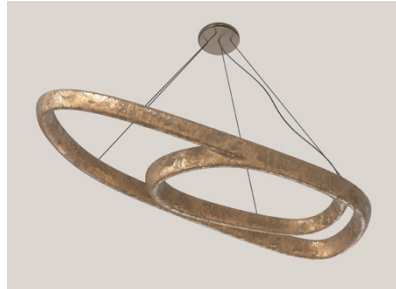

STUDIOTWENTYSEVEN

ODE V2 PENDANT BY **SIMONE FANCIULLACCI** EXCLUSIVELY FOR STUDIOTWENTYSEVEN
LIMITED EDITION 15+3 AP
SIGNED, SERIAL NUMBER AND CERTIFICATE OF AUTHENTICITY
ODE COLLECTION
YEAR 2024

CAST ALUMINUM, PATINATED CAST BRONZE OR
CAST BRONZE WITH GOLD LEAF COVERING
PRODUCTION TIME 18-20 WEEKS
MADE IN ITALY

IN H 9 W 94.4 D 36.2
CM H 23 W 240 D 92

STUDIOTWENTYSEVEN

**BROWN
BRONZE**

**POLISHED
BRONZE**

**GRAY
BRONZE**

**WHITE
BRONZE**

**GREEN
BRONZE**

**GOLD LEAF
BRONZE**

**ALUMINUM
CAST ALUMINUM**