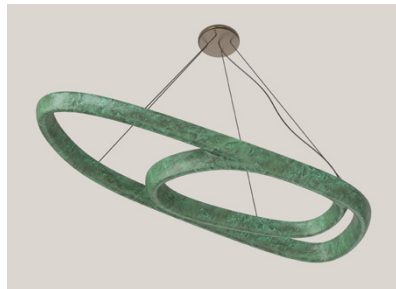

IN H 9 W 94.4 D 36.2
CM H 23 W 240 D 92

STUDIOTWENTYSEVEN

**BROWN
BRONZE**

**POLISHED
BRONZE**

**GRAY
BRONZE**

**WHITE
BRONZE**

**GREEN
BRONZE**

**GOLD LEAF
BRONZE**

**ALUMINUM
CAST ALUMINUM**