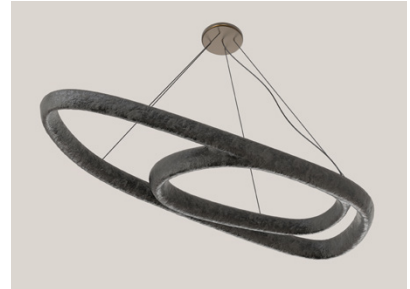

IN H 9 W 94.4 D 36.2
CM H 23 W 240 D 92

STUDIOTWENTYSEVEN

**BROWN
BRONZE**

**POLISHED
BRONZE**

**GRAY
BRONZE**

**WHITE
BRONZE**

**GREEN
BRONZE**

**GOLD LEAF
BRONZE**

**ALUMINUM
CAST ALUMINUM**