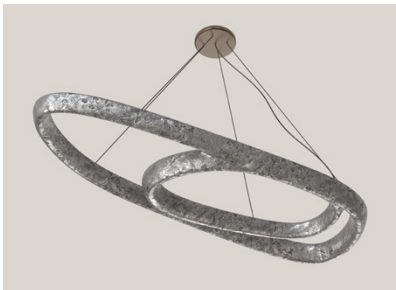

IN H 9 W 94.4 D 36.2
CM H 23 W 240 D 92

STUDIOTWENTYSEVEN

**BROWN
BRONZE**

**POLISHED
BRONZE**

**GRAY
BRONZE**

**WHITE
BRONZE**

**GREEN
BRONZE**

**GOLD LEAF
BRONZE**

**ALUMINUM
CAST ALUMINUM**