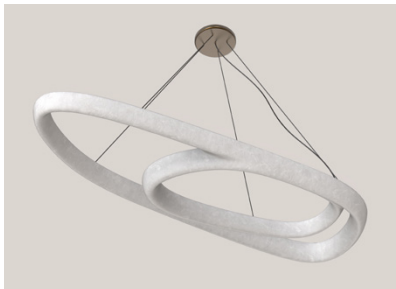

IN H 9 W 94.4 D 36.2
CM H 23 W 240 D 92

STUDIOTWENTYSEVEN

**BROWN
BRONZE**

**POLISHED
BRONZE**

**GRAY
BRONZE**

**WHITE
BRONZE**

**GREEN
BRONZE**

**GOLD LEAF
BRONZE**

**ALUMINUM
CAST ALUMINUM**