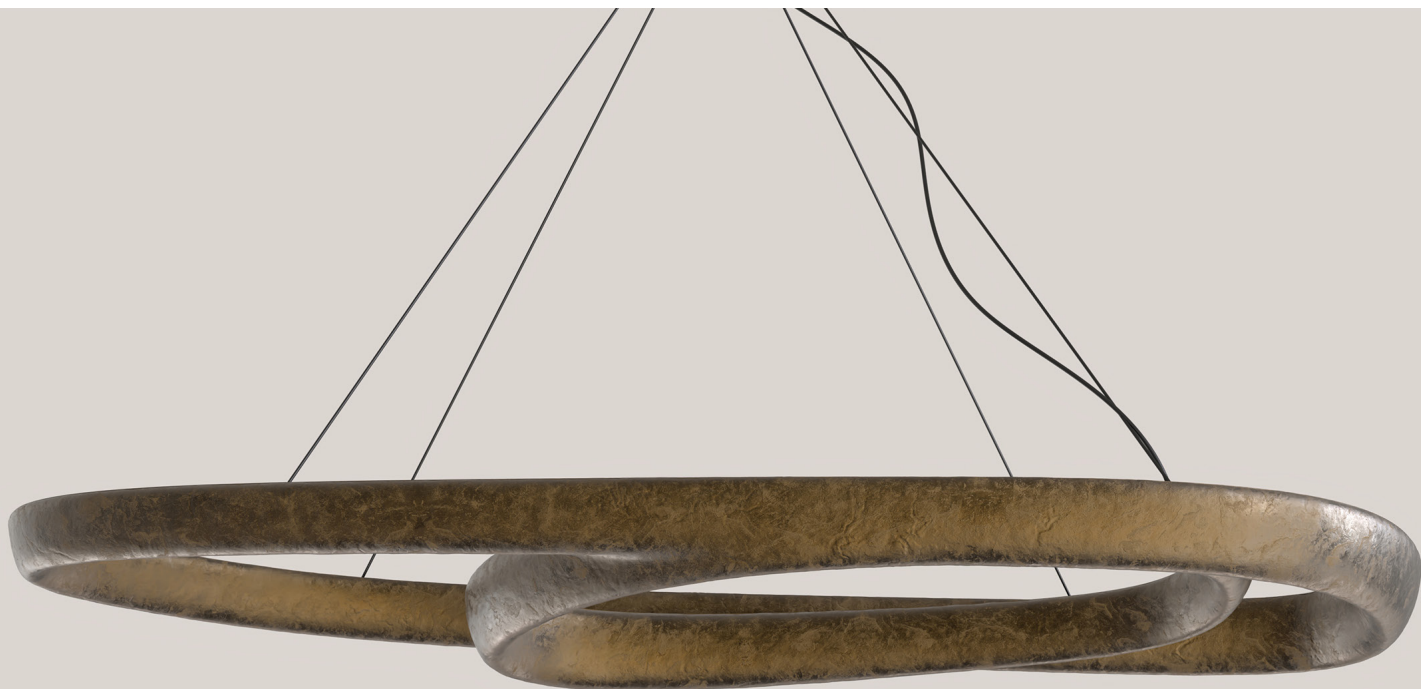

STUDIOTWENTYSEVEN

ODE V2 PENDANT BY **SIMONE FANCIULLACCI** EXCLUSIVELY FOR STUDIOTWENTYSEVEN
LIMITED EDITION 15+3 AP
SIGNED, SERIAL NUMBER AND CERTIFICATE OF AUTHENTICITY
ODE COLLECTION
YEAR 2024

CAST ALUMINUM, PATINATED CAST BRONZE OR
CAST BRONZE WITH GOLD LEAF COVERING
PRODUCTION TIME 18-20 WEEKS
MADE IN ITALY

IN H 9 W 94.4 D 36.2
CM H 23 W 240 D 92

STUDIOTWENTYSEVEN

**BROWN
BRONZE**

**POLISHED
BRONZE**

**GRAY
BRONZE**

**WHITE
BRONZE**

**GREEN
BRONZE**

**GOLD LEAF
BRONZE**

**ALUMINUM
CAST ALUMINUM**