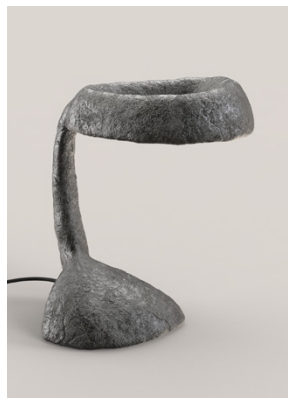

STUDIOTWENTYSEVEN

ODE V4 TABLE LAMP BY **SIMONE FANCIULLACCI** EXCLUSIVELY FOR STUDIOTWENTYSEVEN
LIMITED EDITION 15+3 AP
SIGNED, SERIAL NUMBER AND CERTIFICATE OF AUTHENTICITY
ODE COLLECTION
YEAR 2024

CAST ALUMINUM, PATINATED CAST BRONZE OR
CAST BRONZE WITH GOLD LEAF COVERING
PRODUCTION TIME 18-20 WEEKS
MADE IN ITALY

IN H 19.6 W 14.5 D 17.7
CM H 50 W 37 D 45

NEW YORK MIAMI LONDON BY APPOINTMENT ONLY ENQUIRE@STUDIOTWENTYSEVEN.COM WWW.STUDIOTWENTYSEVEN.COM

STUDIOTWENTYSEVEN

BROWN
BRONZE

POLISHED
BRONZE

GRAY
BRONZE

WHITE
BRONZE

GREEN
BRONZE

GOLD LEAF
BRONZE

ALUMINUM
CAST ALUMINUM