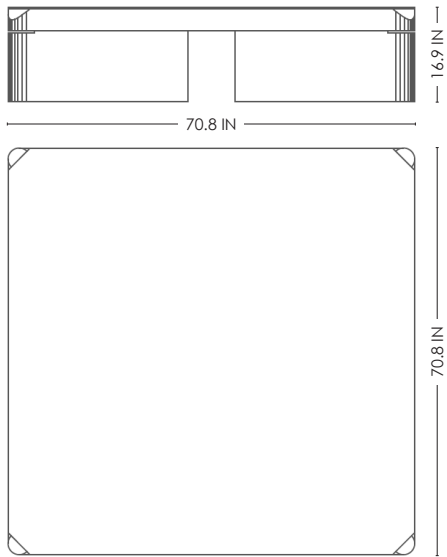

STUDIOTWENTYSEVEN