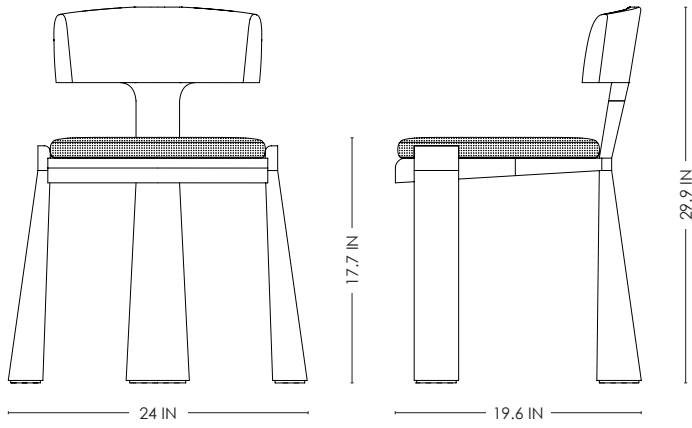

STUDIOTWENTYSEVEN

DELHI 01 CHAIR BY **THOMAS MOISAN** EXCLUSIVELY FOR STUDIOTWENTYSEVEN
NUMBERED EDITION
SIGNED, SERIAL NUMBER AND CERTIFICATE OF AUTHENTICITY
DELHI COLLECTION
YEAR 2024

DETACHABLE SEAT CUSHION UPHOLSTERED IN BELSUEDE BY DEDAR
NATURAL OR OILED IROKO FRAME
PRODUCTION TIME 14-16 WEEKS
MADE IN FRANCE BY ATELIER BRIMBOIS

IN H 29.9 W 24 D 19.6 SH 17.7
CM H 76 W 61 D 50 SH 45

STUDIOTWENTYSEVEN

NATURAL
IROKO

OILED
IROKO