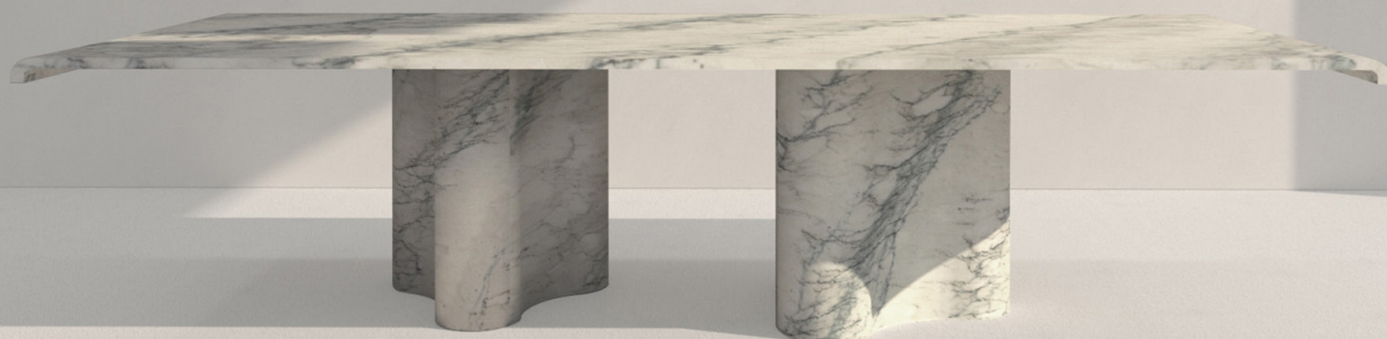

STUDIOTWENTYSEVEN

PIETRASANTA COFFEE TABLE BY **SAURO MELCHIORRI** EXCLUSIVELY FOR STUDIOTWENTYSEVEN
LIMITED EDITION 12
SIGNED, SERIAL NUMBER AND CERTIFICATE OF AUTHENTICITY
PIETRASANTA COLLECTION
YEAR 2024

VERDE CIPOLLINO MARBLE
PRODUCTION TIME 16-18 WEEKS
HANDCRAFTED IN ITALY

IN H 15,3 W 62,9 D 35,4
CM H 39 W 160 D 90