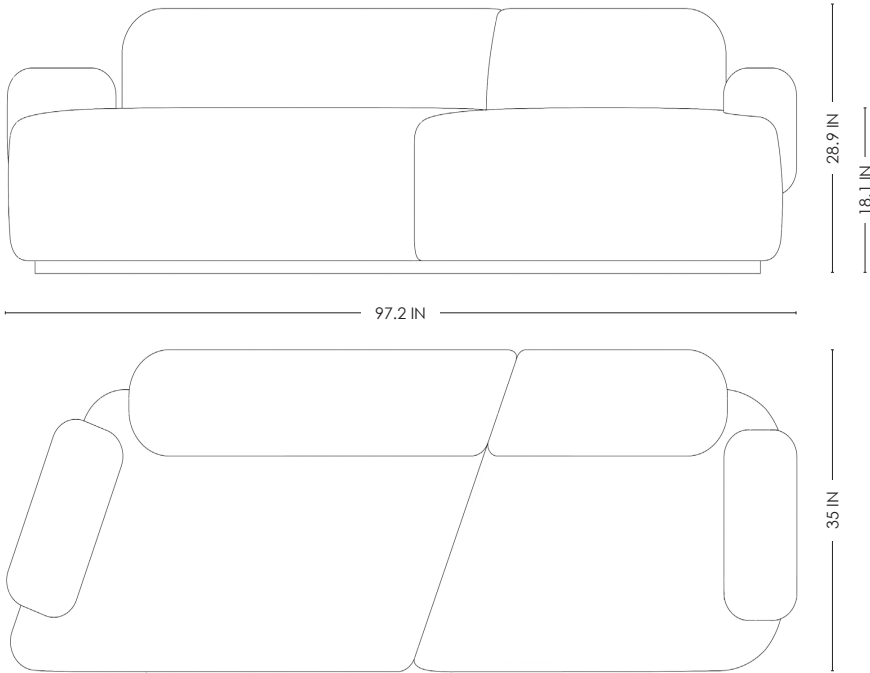

STUDIOTWENTYSEVEN

OBLIC SOFA BY **JULIA CAPP** & **DENIS MONTEL** EXCLUSIVELY FOR STUDIOTWENTYSEVEN
YEAR 2024

UPHOLSTERED IN SEMI-ANILINE LEATHER BY ELMO
OAK BASE
PRODUCTION TIME 16-18 WEEKS
HANDCRAFTED IN FRANCE

IN H 28.9 W 97.2 D 35 SH 18.1
CM H 73.5 W 247 D 89 SH 46

STUDIOTWENTYSEVEN

ELMONORDIC 43404
LEATHER

ELMONORDIC 53374
LEATHER

ELMONORDIC 88035
LEATHER

ELMONORDIC 95038
LEATHER

ELMONORDIC 95049
LEATHER

ELMONORDIC 98027
LEATHER