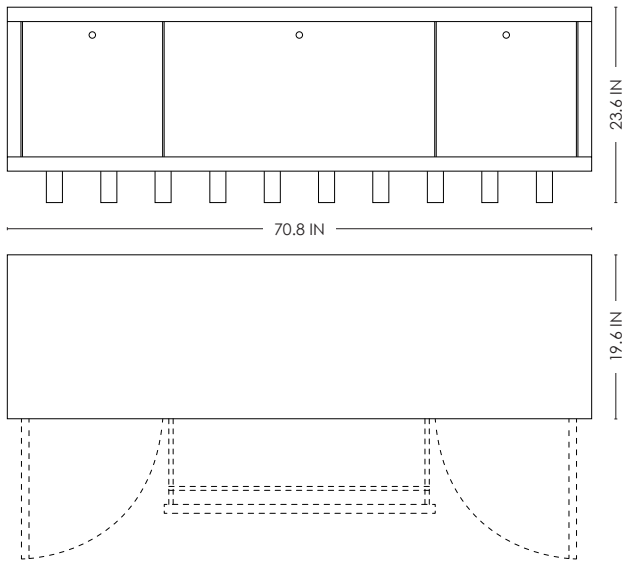

STUDIOTWENTYSEVEN

TIGA SIDEBOARD BY **EMMANUELLE SIMON**

BRUSHED SOLID OAK STRUCTURE
GOUGED SOLID OAK DOORS AND DRAWERS
ONE BOTTOM CENTER DRAWER WITH ONE UPPER HIDDEN DRAWER
ONE DOOR ON EACH SIDE
PRODUCTION TIME 14-16 WEEKS
MADE IN FRANCE

IN H 23.6 W 70.8 D 19.6
CM H 60 W 180 D 50

STUDIOTWENTYSEVEN

BRUSHED
OAK

GOUGED LINEAR
OAK

GOUGED ROUND
OAK