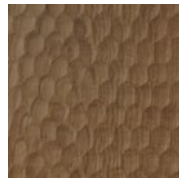

IN H 23.6 W 70.8 D 19.6
CM H 60 W 180 D 50

STUDIOTWENTYSEVEN

BRUSHED
OAK

GOUGED LINEAR
OAK

GOUGED ROUND
OAK