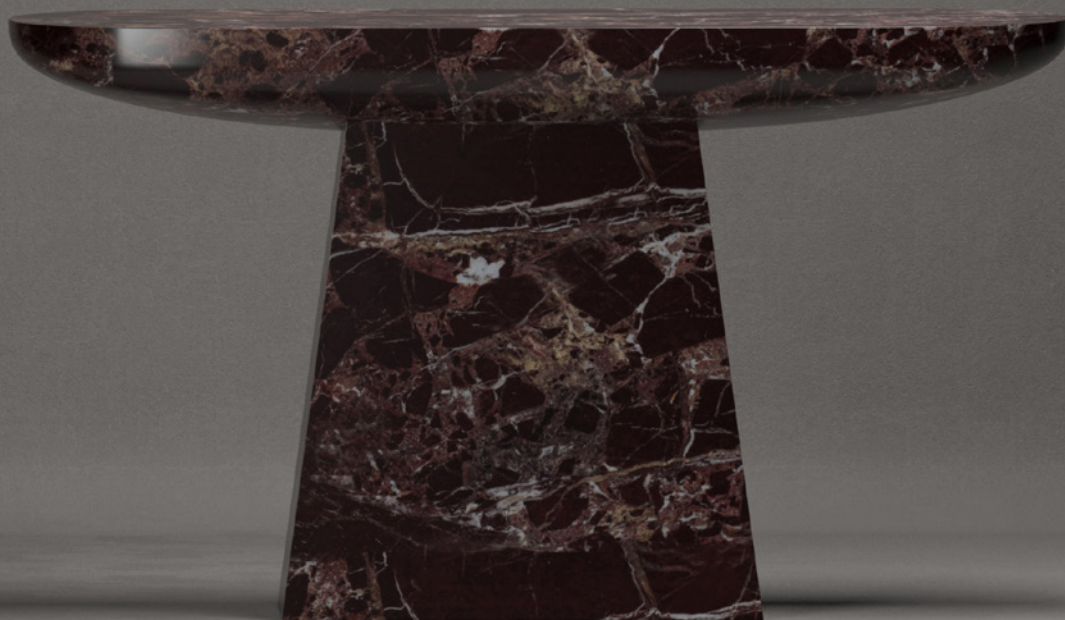

STUDIOTWENTYSEVEN

VANKO CONSOLE BY **ABEL & DAVID CÁRCAMO**
LIMITED EDITION 12
SIGNED, SERIAL NUMBER AND CERTIFICATE OF AUTHENTICITY
VANKO COLLECTION
YEAR 2025

ROSSO LEVANTO MARBLE
PRODUCTION TIME 14-16 WEEKS
HANDCRAFTED IN ITALY