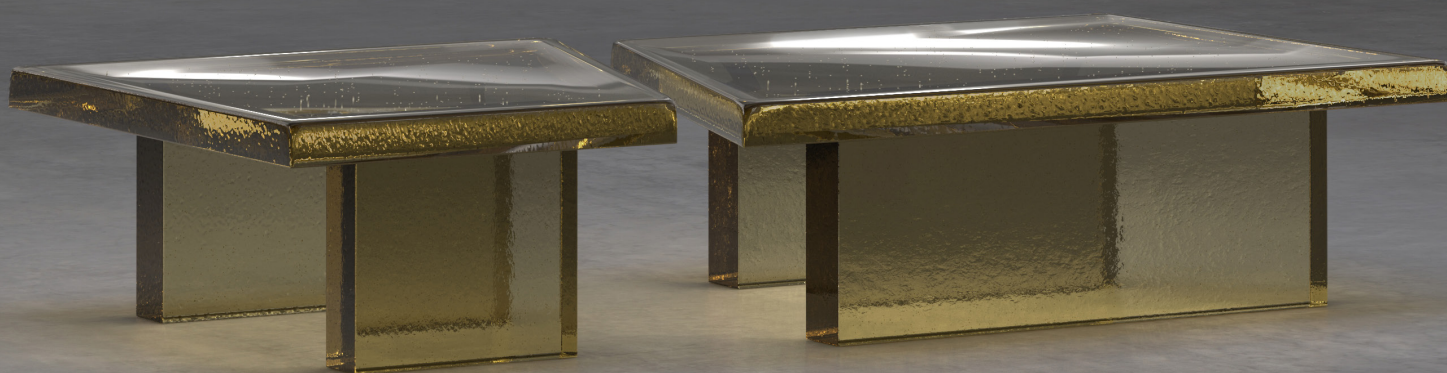

STUDIOTWENTYSEVEN

GLASS 001 COFFEE TABLE BY **CLIVE LONSTEIN** EXCLUSIVELY FOR STUDIOTWENTYSEVEN
LIMITED EDITION 6
SIGNED, SERIAL NUMBER AND CERTIFICATE OF AUTHENTICITY
GLASS COLLECTION
YEAR 2025

CLEAR ICE, ELECTRIC COBALT, OPAQUE OBSIDIAN,
SMOKED GRAY OR BRONZE TOPAZ CAST GLASS
PRODUCTION TIME 22-24 WEEKS
HANDCRAFTED IN AMERICA

IN H 12 W 60 D 30
CM H 30.4 W 152.4 D 76.2

STUDIOTWENTYSEVEN

ELECTRIC COBALT
CAST GLASS

BRONZE TOPAZ
CAST GLASS

CLEAR ICE
CAST GLASS

OPAQUE OBSIDIAN
CAST GLASS

SMOKED GREY
CAST GLASS