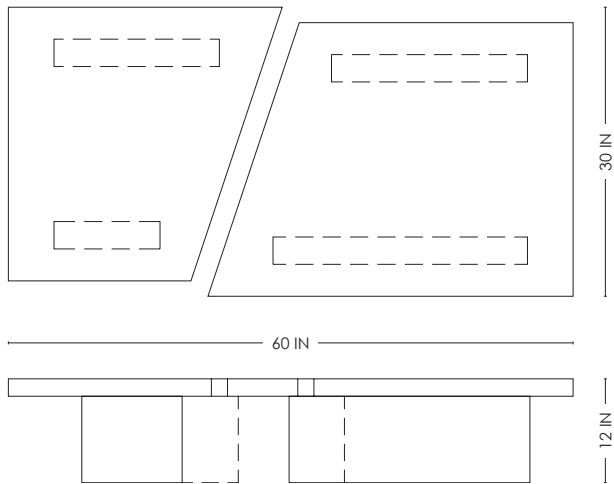

STUDIOTWENTYSEVEN

GLASS 001 COFFEE TABLE BY **CLIVE LONSTEIN** EXCLUSIVELY FOR STUDIOTWENTYSEVEN
LIMITED EDITION 6
SIGNED, SERIAL NUMBER AND CERTIFICATE OF AUTHENTICITY
GLASS COLLECTION
YEAR 2025

CLEAR ICE, ELECTRIC COBALT, OPAQUE OBSIDIAN,
SMOKED GRAY OR BRONZE TOPAZ CAST GLASS
PRODUCTION TIME 22-24 WEEKS
HANDCRAFTED IN AMERICA

IN H 12 W 60 D 30
CM H 30.4 W 152.4 D 76.2

STUDIOTWENTYSEVEN

ELECTRIC COBALT
CAST GLASS

BRONZE TOPAZ
CAST GLASS

CLEAR ICE
CAST GLASS

OPAQUE OBSIDIAN
CAST GLASS

SMOKED GREY
CAST GLASS