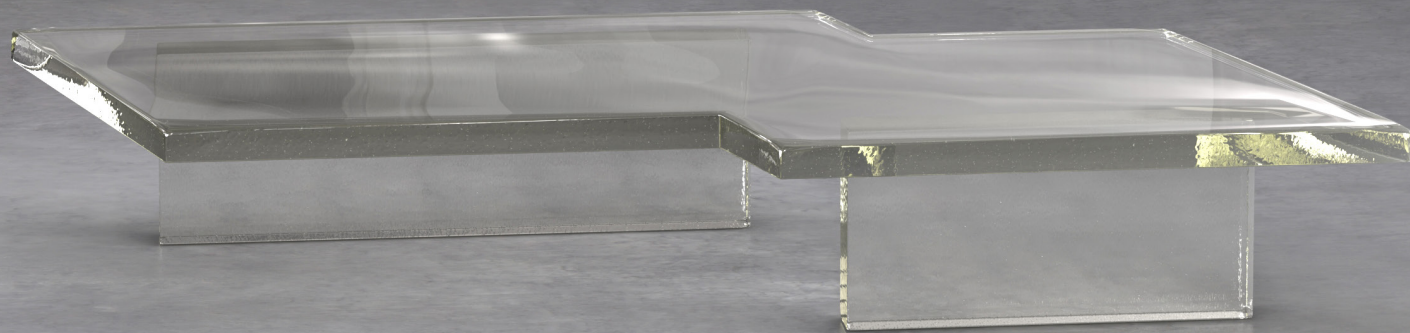

STUDIOTWENTYSEVEN

GLASS 002 COFFEE TABLE BY **CLIVE LONSTEIN** EXCLUSIVELY FOR STUDIOTWENTYSEVEN
LIMITED EDITION 6
SIGNED, SERIAL NUMBER AND CERTIFICATE OF AUTHENTICITY
GLASS COLLECTION
YEAR 2025

CLEAR ICE, ELECTRIC COBALT, OPAQUE OBSIDIAN,
SMOKED GRAY OR BRONZE TOPAZ CAST GLASS
PRODUCTION TIME 22-24 WEEKS
HANDCRAFTED IN AMERICA

IN H 12 W 77 D 31
CM H 30.4 W 195.5 D 78.7

STUDIOTWENTYSEVEN

ELECTRIC COBALT
CAST GLASS

BRONZE TOPAZ
CAST GLASS

CLEAR ICE
CAST GLASS

OPAQUE OBSIDIAN
CAST GLASS

SMOKED GREY
CAST GLASS