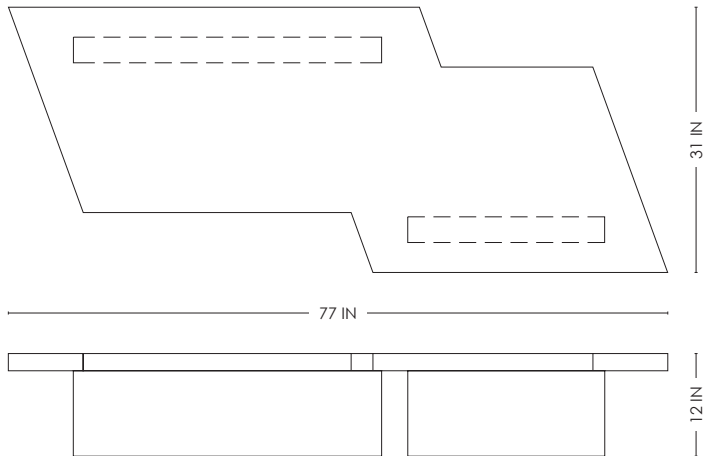

STUDIOTWENTYSEVEN

GLASS 002 COFFEE TABLE BY **CLIVE LONSTEIN** EXCLUSIVELY FOR STUDIOTWENTYSEVEN
LIMITED EDITION 6
SIGNED, SERIAL NUMBER AND CERTIFICATE OF AUTHENTICITY
GLASS COLLECTION
YEAR 2025

CLEAR ICE, ELECTRIC COBALT, OPAQUE OBSIDIAN,
SMOKED GRAY OR BRONZE TOPAZ CAST GLASS
PRODUCTION TIME 22-24 WEEKS
HANDCRAFTED IN AMERICA

IN H 12 W 77 D 31
CM H 30.4 W 195.5 D 78.7

STUDIOTWENTYSEVEN

ELECTRIC COBALT
CAST GLASS

BRONZE TOPAZ
CAST GLASS

CLEAR ICE
CAST GLASS

OPAQUE OBSIDIAN
CAST GLASS

SMOKED GREY
CAST GLASS