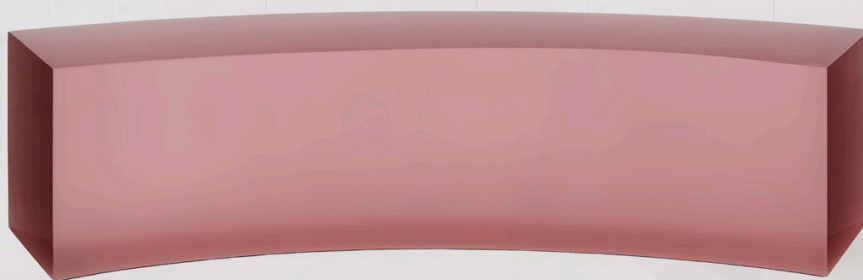

# STUDIOTWENTYSEVEN

ASB BENCH BY **NIKO KORONIS** EXCLUSIVELY FOR STUDIOTWENTYSEVEN  
LIMITED EDITION 8+4 AP  
SIGNED, SERIAL NUMBER AND CERTIFICATE OF AUTHENTICITY  
ASC COLLECTION  
YEAR 2022

RESIN  
PRODUCTION TIME 18-20 WEEKS  
HANDCRAFTED IN NETHERLANDS BY ATELIERS S.T.R.S

IN H 16,5 W 70,8 D 23,6  
CM H 42 W 180 D 60