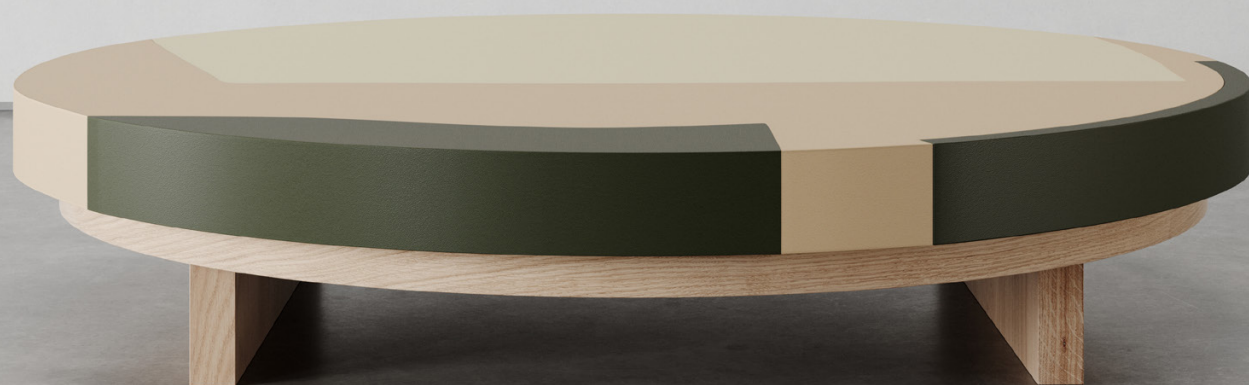

STUDIOTWENTYSEVEN

TT3.04F COFFEE TABLE BY **SATTIO STUDIO**
LIMITED EDITION 100
SIGNED, SERIAL NUMBER AND CERTIFICATE OF AUTHENTICITY
TT3 COLLECTION
YEAR 2025

MATTE VARNISHED NATURAL OAK AND LEATHER
ONE DRAWER
PRODUCTION TIME 12-14 WEEKS
HANDCRAFTED IN FRANCE BY ATELIERS SAINT-JACQUES

IN H 11.8 Ø 59
CM H 30 Ø 150

STUDIOTWENTYSEVEN

**MATTE VARNISHED
OAK**

**5121 WHITE
LEATHER**

**6200 WHITE
LEATHER**

**8121 GREEN
LEATHER**