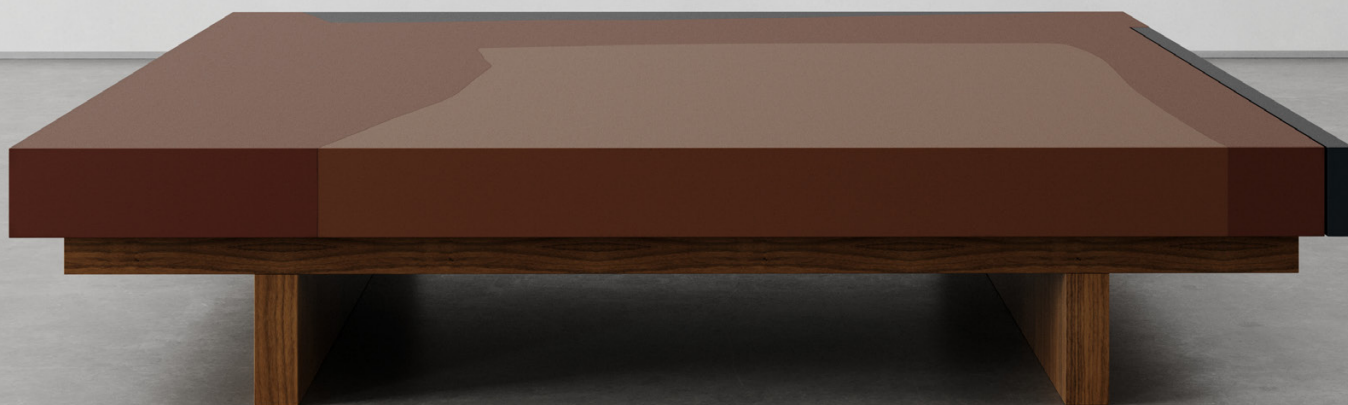

STUDIOTWENTYSEVEN

TT3SE.03F COFFEE TABLE BY **SATTIO STUDIO** EXCLUSIVELY FOR STUDIOTWENTYSEVEN
LIMITED EDITION 100
SIGNED, SERIAL NUMBER AND CERTIFICATE OF AUTHENTICITY
TT3SE COLLECTION
YEAR 2025

MATTE VARNISHED STAINED WALNUT AND LEATHER
ONE DRAWER
PRODUCTION TIME 12-14 WEEKS
HANDCRAFTED IN FRANCE BY ATELIERS SAINT-JACQUES

IN H 11.8 W 59 D 59
CM H 30 W 150 D 150

STUDIOTWENTYSEVEN

**MATTE VARNISHED
WALNUT**

**1121 BROWN
LEATHER**

**9321 BROWN
LEATHER**

**2806 BLUE
LEATHER**