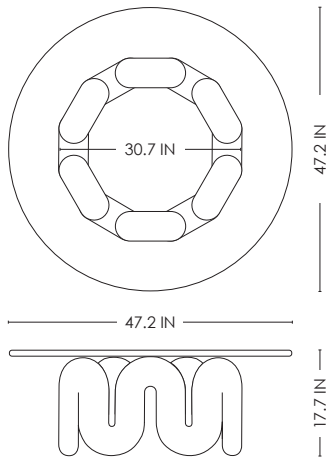

IN H 17.7 Ø 47.2
CM H 45 Ø 120

STUDIOTWENTYSEVEN

TRAVERTINE
STONE

ALPA WHITE
MARBLE

NERO PICASSO
MARBLE