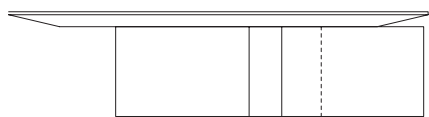

STUDIOTWENTYSEVEN

LS42 COFFEE TABLE BY **LUCA STEFANO** EXCLUSIVELY FOR STUDIOTWENTYSEVEN
LIMITED EDITION 12
SIGNED, SERIAL NUMBER AND CERTIFICATE OF AUTHENTICITY
BELVEDERE COLLECTION
YEAR 2026

BELVEDERE MARBLE
POLISHED STAINLESS STEEL
PRODUCTION TIME 16-18 WEEKS
HANDCRAFTED IN ITALY

IN H 13.7 W 55.1 D 55.1
CM H 35 W 140 D 140

STUDIOTWENTYSEVEN

55.1 IN

55.1 IN

13.7 IN