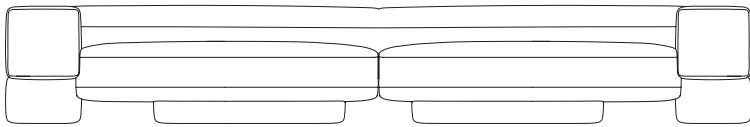

# STUDIOTWENTYSEVEN

STILL SOFA BY **ANDREA BONINI** EXCLUSIVELY FOR STUDIOTWENTYSEVEN  
LIMITED EDITION 10  
SIGNED, SERIAL NUMBER AND CERTIFICATE OF AUTHENTICITY  
STILLNESS COLLECTION  
YEAR 2026

UPHOLSTERED IN CRIA BY KIEFFER  
PRODUCTION TIME 12-14 WEEKS  
HANDCRAFTED IN ITALY

IN H 23.6 W 149.6 D 47.2 SH 16.5  
CM H 60 W 380 D 120 SH 42

# STUDIOTWENTYSEVEN

47.2 IN

149.6 IN

23.6 IN

16.5 IN

**AVORIO**  
CRIA

**TERRA**  
CRIA

**EBANO**  
CRIA