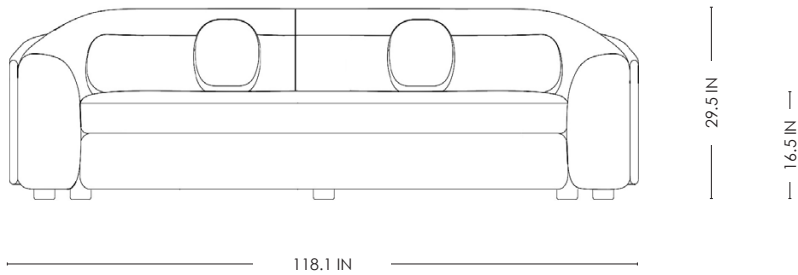

STUDIOTWENTYSEVEN