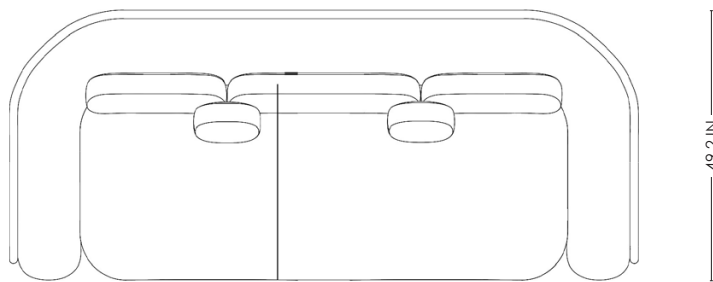

STUDIOTWENTYSEVEN